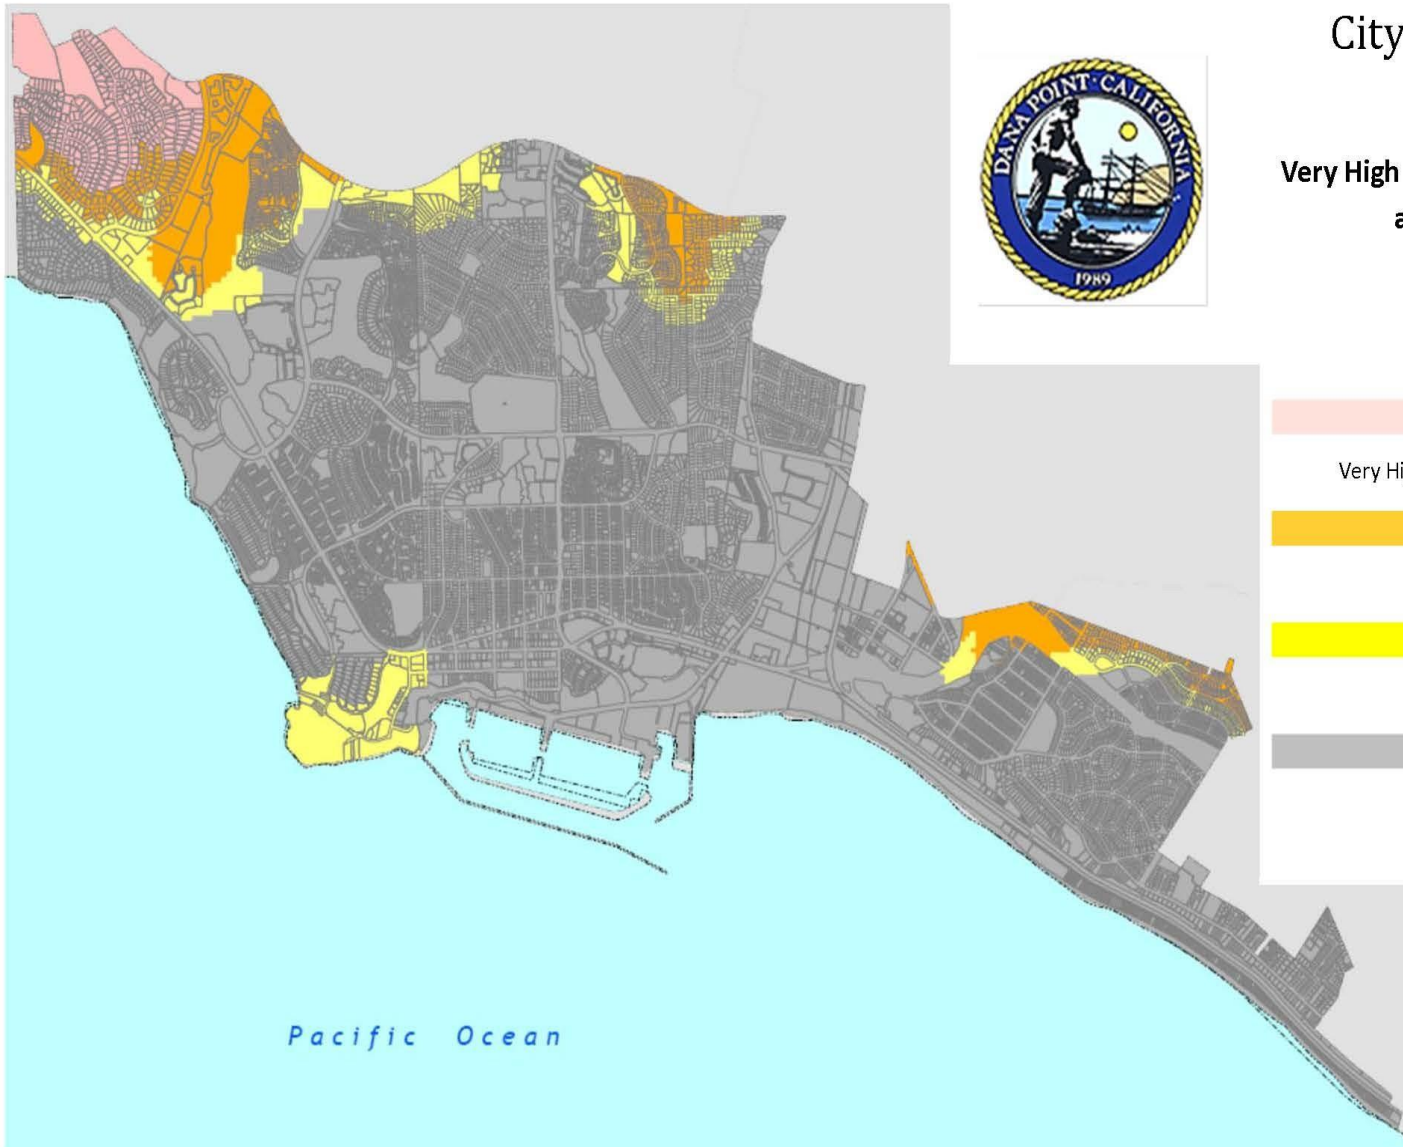

City of Dana Point

Very High Fire Hazard Severity Zone and Ember Zones

JUNE 2012

VHFHSZ

Very High Fire Hazard Severity Zone

EZ-2

Ember Zone 2

EZ-1