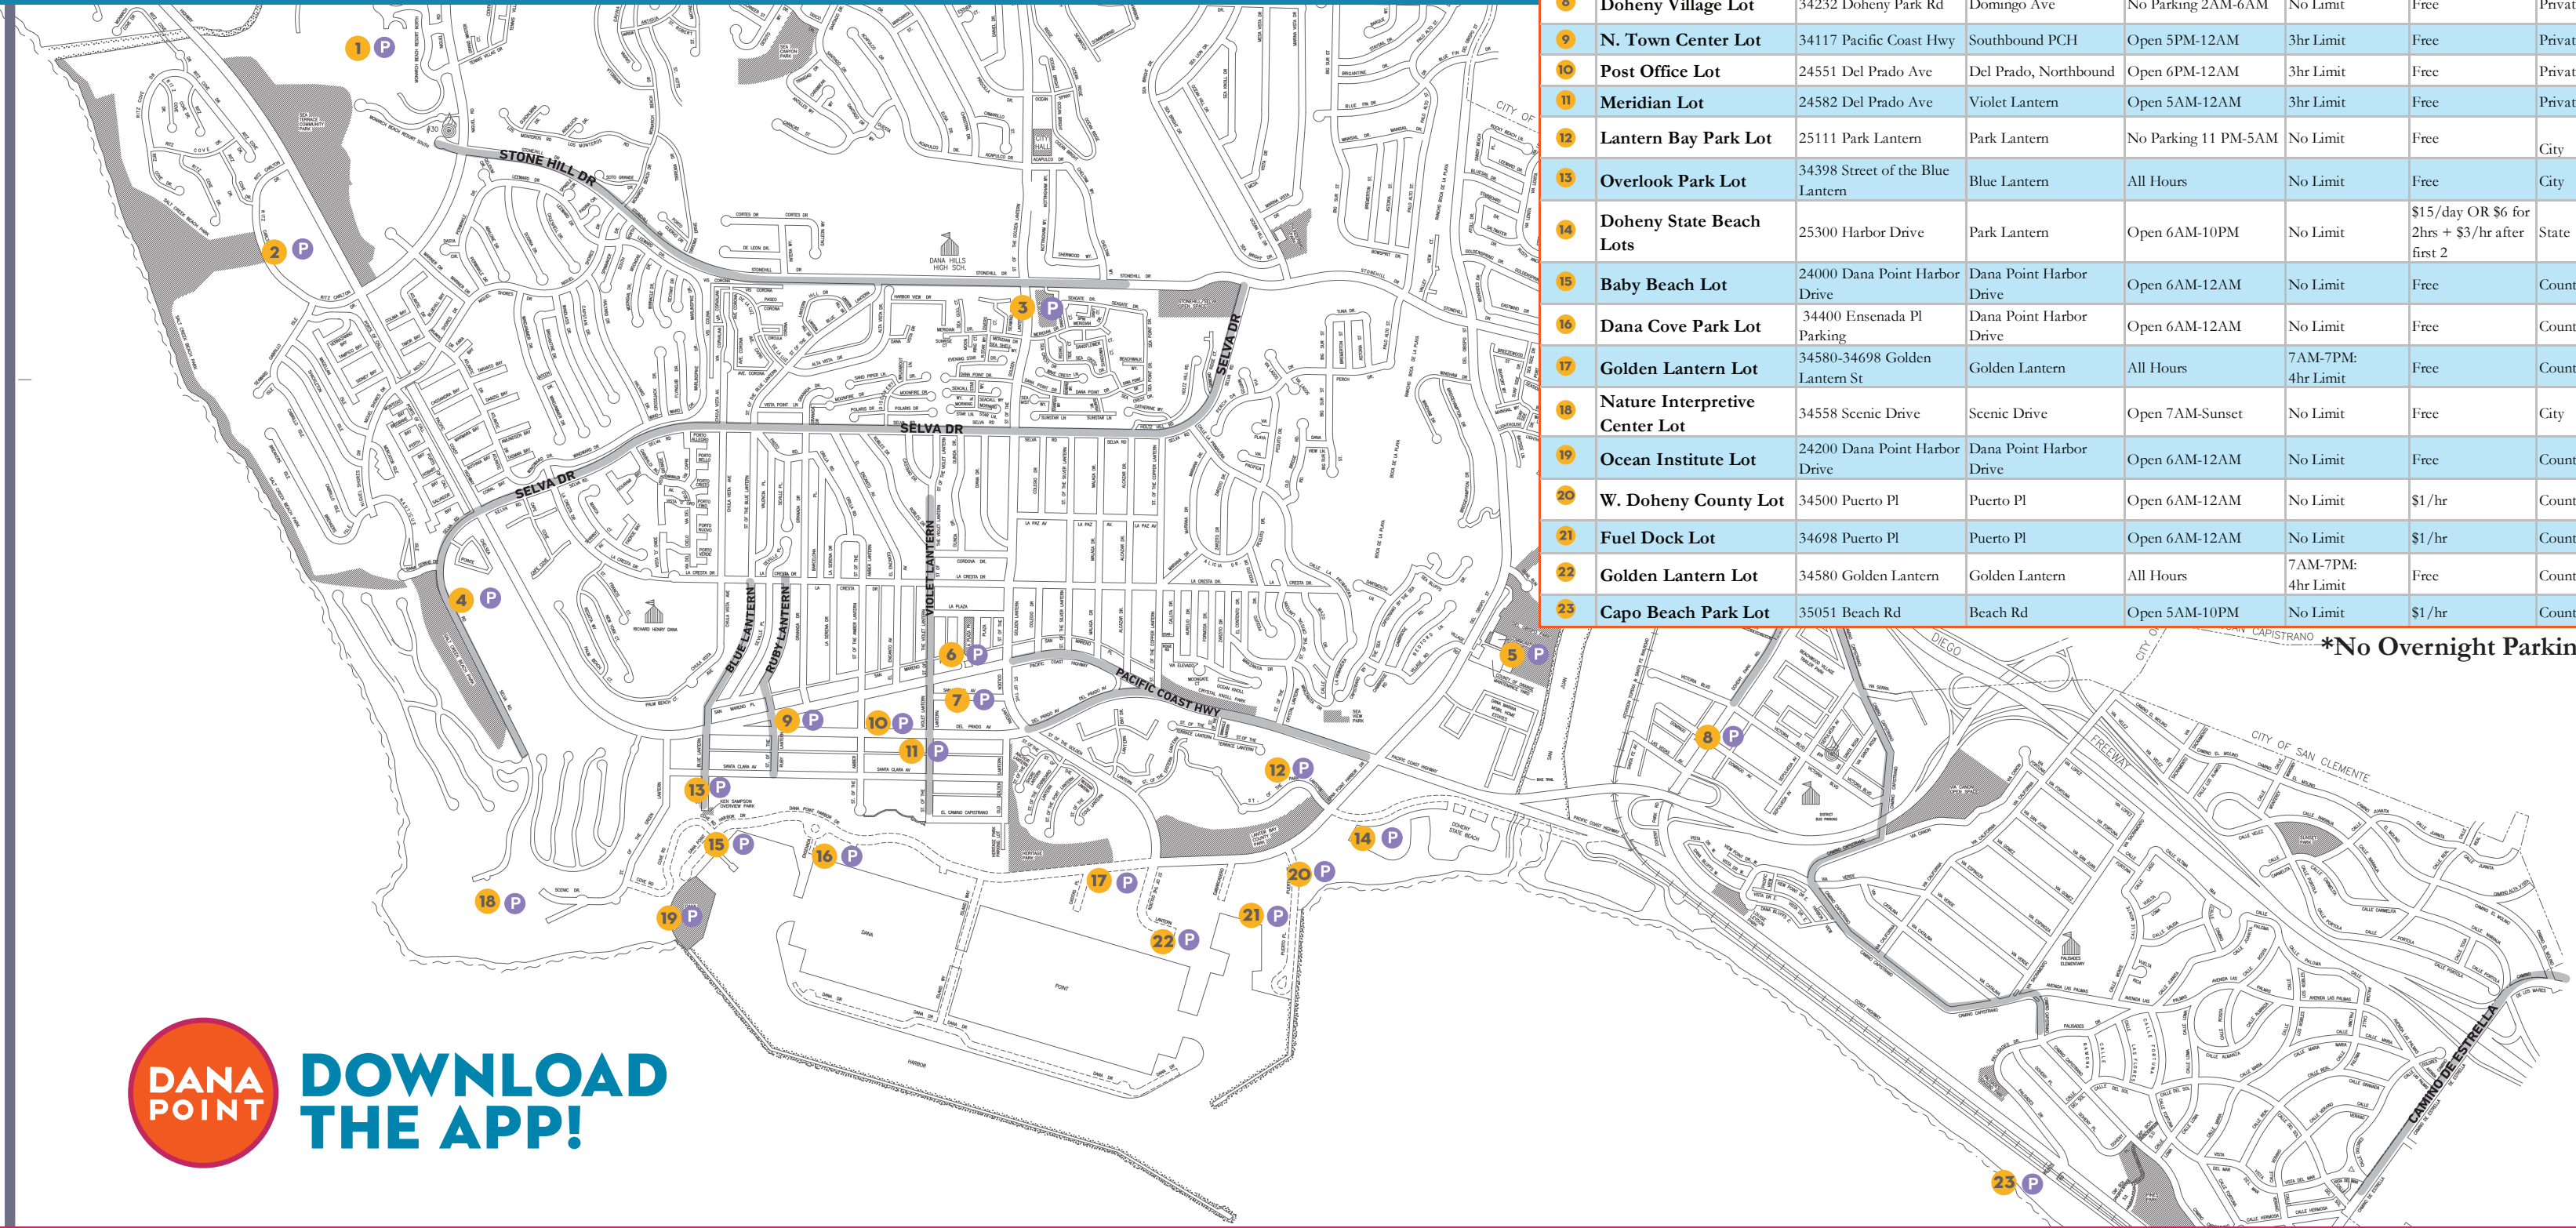

PUBLIC PARKING MAP

LOT#	NAME	LOCATION	ACCESS	HOURS	TIME LIMITS	RATES	OWNED
1	Monarch Beach Resort Self-Service Lot	1 Monarch Beach Resort South	Niguel Road, S. Entrance	All Hours	Day-use	1hr \$5, 1-5hrs \$10, >5hrs \$20	Private
2	Salt Creek Beach Lot	33333 Pacific Coast Hwy	Ritz Carlton Drive	Open 5AM-12AM	No Limit	\$1/hr	County
3	Otsubo Community Garden Lot	24800 Stonehill Drive	Stonehill Drive	No Parking 7AM-12PM except weekends and holidays	No Limit	Free	City
4	Strands Beach Lot	34116 Selva Rd	Selva Rd	Open 5AM-12AM	No Limit	Free	County
5	Dana Point Community Center/Park Lot	34052 Del Obispo St	Del Obispo St	No Parking 2AM-4AM	No Limit	Free	City
6	La Plaza Lot	La Plaza Park	PCH, Northbound, La Plaza, San Mareno Pl	All Hours	8AM-6PM: 15min or 2hr	Free	City
7	Community House Lot	24662 San Juan Ave	San Juan Ave	All Hours	3hr Limit	Free	Private
8	Doheny Village Lot	34232 Doheny Park Rd	Domingo Ave	No Parking 2AM-6AM	No Limit	Free	Private
9	N. Town Center Lot	34117 Pacific Coast Hwy	Southbound PCH	Open 5PM-12AM	3hr Limit	Free	Private
10	Post Office Lot	24551 Del Prado Ave	Del Prado, Northbound	Open 6PM-12AM	3hr Limit	Free	Private
11	Meridian Lot	24582 Del Prado Ave	Violet Lantern	Open 5AM-12AM	3hr Limit	Free	Private
12	Lantern Bay Park Lot	25111 Park Lantern	Park Lantern	No Parking 11 PM-5AM	No Limit	Free	City
13	Overlook Park Lot	34398 Street of the Blue Lantern	Blue Lantern	All Hours	No Limit	Free	City
14	Doheny State Beach Lots	25300 Harbor Drive	Park Lantern	Open 6AM-10PM	No Limit	\$15/day OR \$6 for 2hrs + \$3/hr after first 2	State
15	Baby Beach Lot	24000 Dana Point Harbor Drive	Dana Point Harbor Drive	Open 6AM-12AM	No Limit	Free	County
16	Dana Cove Park Lot	34400 Ensenada Pl Parking	Dana Point Harbor Drive	Open 6AM-12AM	No Limit	Free	County
17	Golden Lantern Lot	34580-34698 Golden Lantern St	Golden Lantern	All Hours	7AM-7PM: 4hr Limit	Free	County
18	Nature Interpretive Center Lot	34558 Scenic Drive	Scenic Drive	Open 7AM-Sunset	No Limit	Free	City
19	Ocean Institute Lot	24200 Dana Point Harbor Drive	Dana Point Harbor Drive	Open 6AM-12AM	No Limit	Free	County
20	W. Doheny County Lot	34500 Puerto Pl	Puerto Pl	Open 6AM-12AM	No Limit	\$1/hr	County
21	Fuel Dock Lot	34698 Puerto Pl	Puerto Pl	Open 6AM-12AM	No Limit	\$1/hr	County
22	Golden Lantern Lot	34580 Golden Lantern	Golden Lantern	All Hours	7AM-7PM: 4hr Limit	Free	County
23	Capo Beach Park Lot	35051 Beach Rd	Beach Rd	Open 5AM-10PM	No Limit	\$1/hr	County