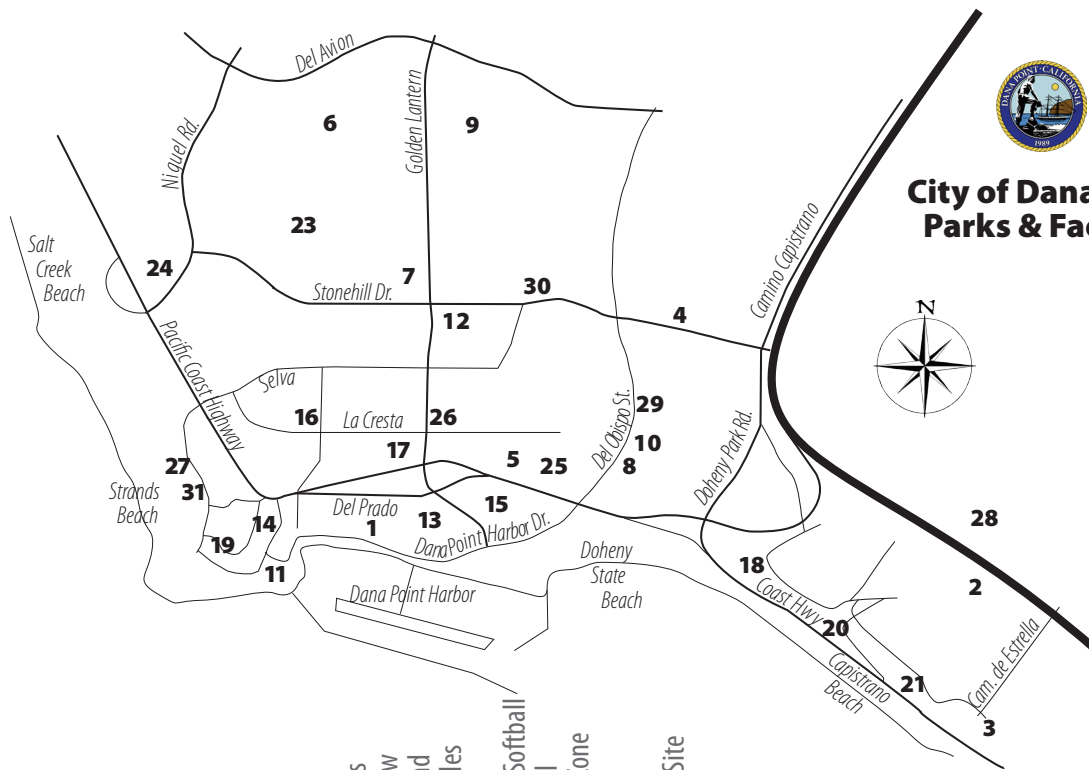

# on map	PARK/FACILITY	Restrooms	Ocean View	Playground	Picnic Tables	BBQs	Baseball/Softball	Basketball	Dog Fun Zone	Volleyball	Tennis	Wedding Site	ADDRESS
1	Bluff Top Trail	•											Violet Lantern @ El Camino Capistrano
2	Calle Paloma Parkette		•										Calle Paloma @ Calle Los Robles
3	Chloe Luke Overlook		•										Camino Capistrano @ Camino de Estrella
4	Creekside Park	•		•	•			•	•	•			25743 Stonehill Drive
5	Crystal Cove Park		•						•				25044 Via Elevado
6	Dana Crest Park			•	•	•		•					24461 Josiah Drive
7	Dana Hills High School	•					•	•			•		33333 Golden Lantern
8	Dana Point Community Center	•						•		•			34052 Del Obispo Street
9	Dana Woods Park				•	•							24900 Dana Woods
10	Del Obispo Park	•		•	•	•	•	•			•		34052 Del Obispo Street
11	Harbor Point Park		•										34801 Scenic Drive
12	Harry Otsubo Community Gardens		•										24800 Stonehill Drive
13	Heritage Park		•						•			•	34400 Old Golden Lantern
14	Hill Top Park		•										34331 Green Lantern
15	Lantern Bay Park	•	•	•	•	•						•	25111 Park Lantern Road
16	Lantern Village Community Park												La Cresta @ Violet Lantern
17	La Plaza Park				•								Pacific Coast Highway N of Golden Lantern
18	Louise Leyden Park		•										Dana Bluff W. @ Via Verde
19	Nature Interpretive Center	•	•										34558 Scenic Drive
20	Palisades Gazebo		•										• 26401 Palisades Drive
21	Pines Park		•	•	•	•							• 34941 Camino Capistrano
22	Not Used											•	
23	Sea Canyon Park	•		•	•	•			•				33093 Santiago Drive
24	Sea Terrace Park		•		•				•				Pacific Coast Highway @ Niguel Road
25	Sea View Park		•	•									25262 Manzanita
26	Shipwreck Park		•	•									33972 Golden Lantern
27	Strands Vista Park	•	•										34201 Selva Road
28	Sunset Park	•		•	•	•							34345 Calle Naranja
29	Sycamore Creek Trail												Del Obispo @ Quail Run
30	Thunderbird Park	•		•	•	•	•	•					33422 Ocean Hill Drive
31	Veterans Memorial Park												34201 Selva Road