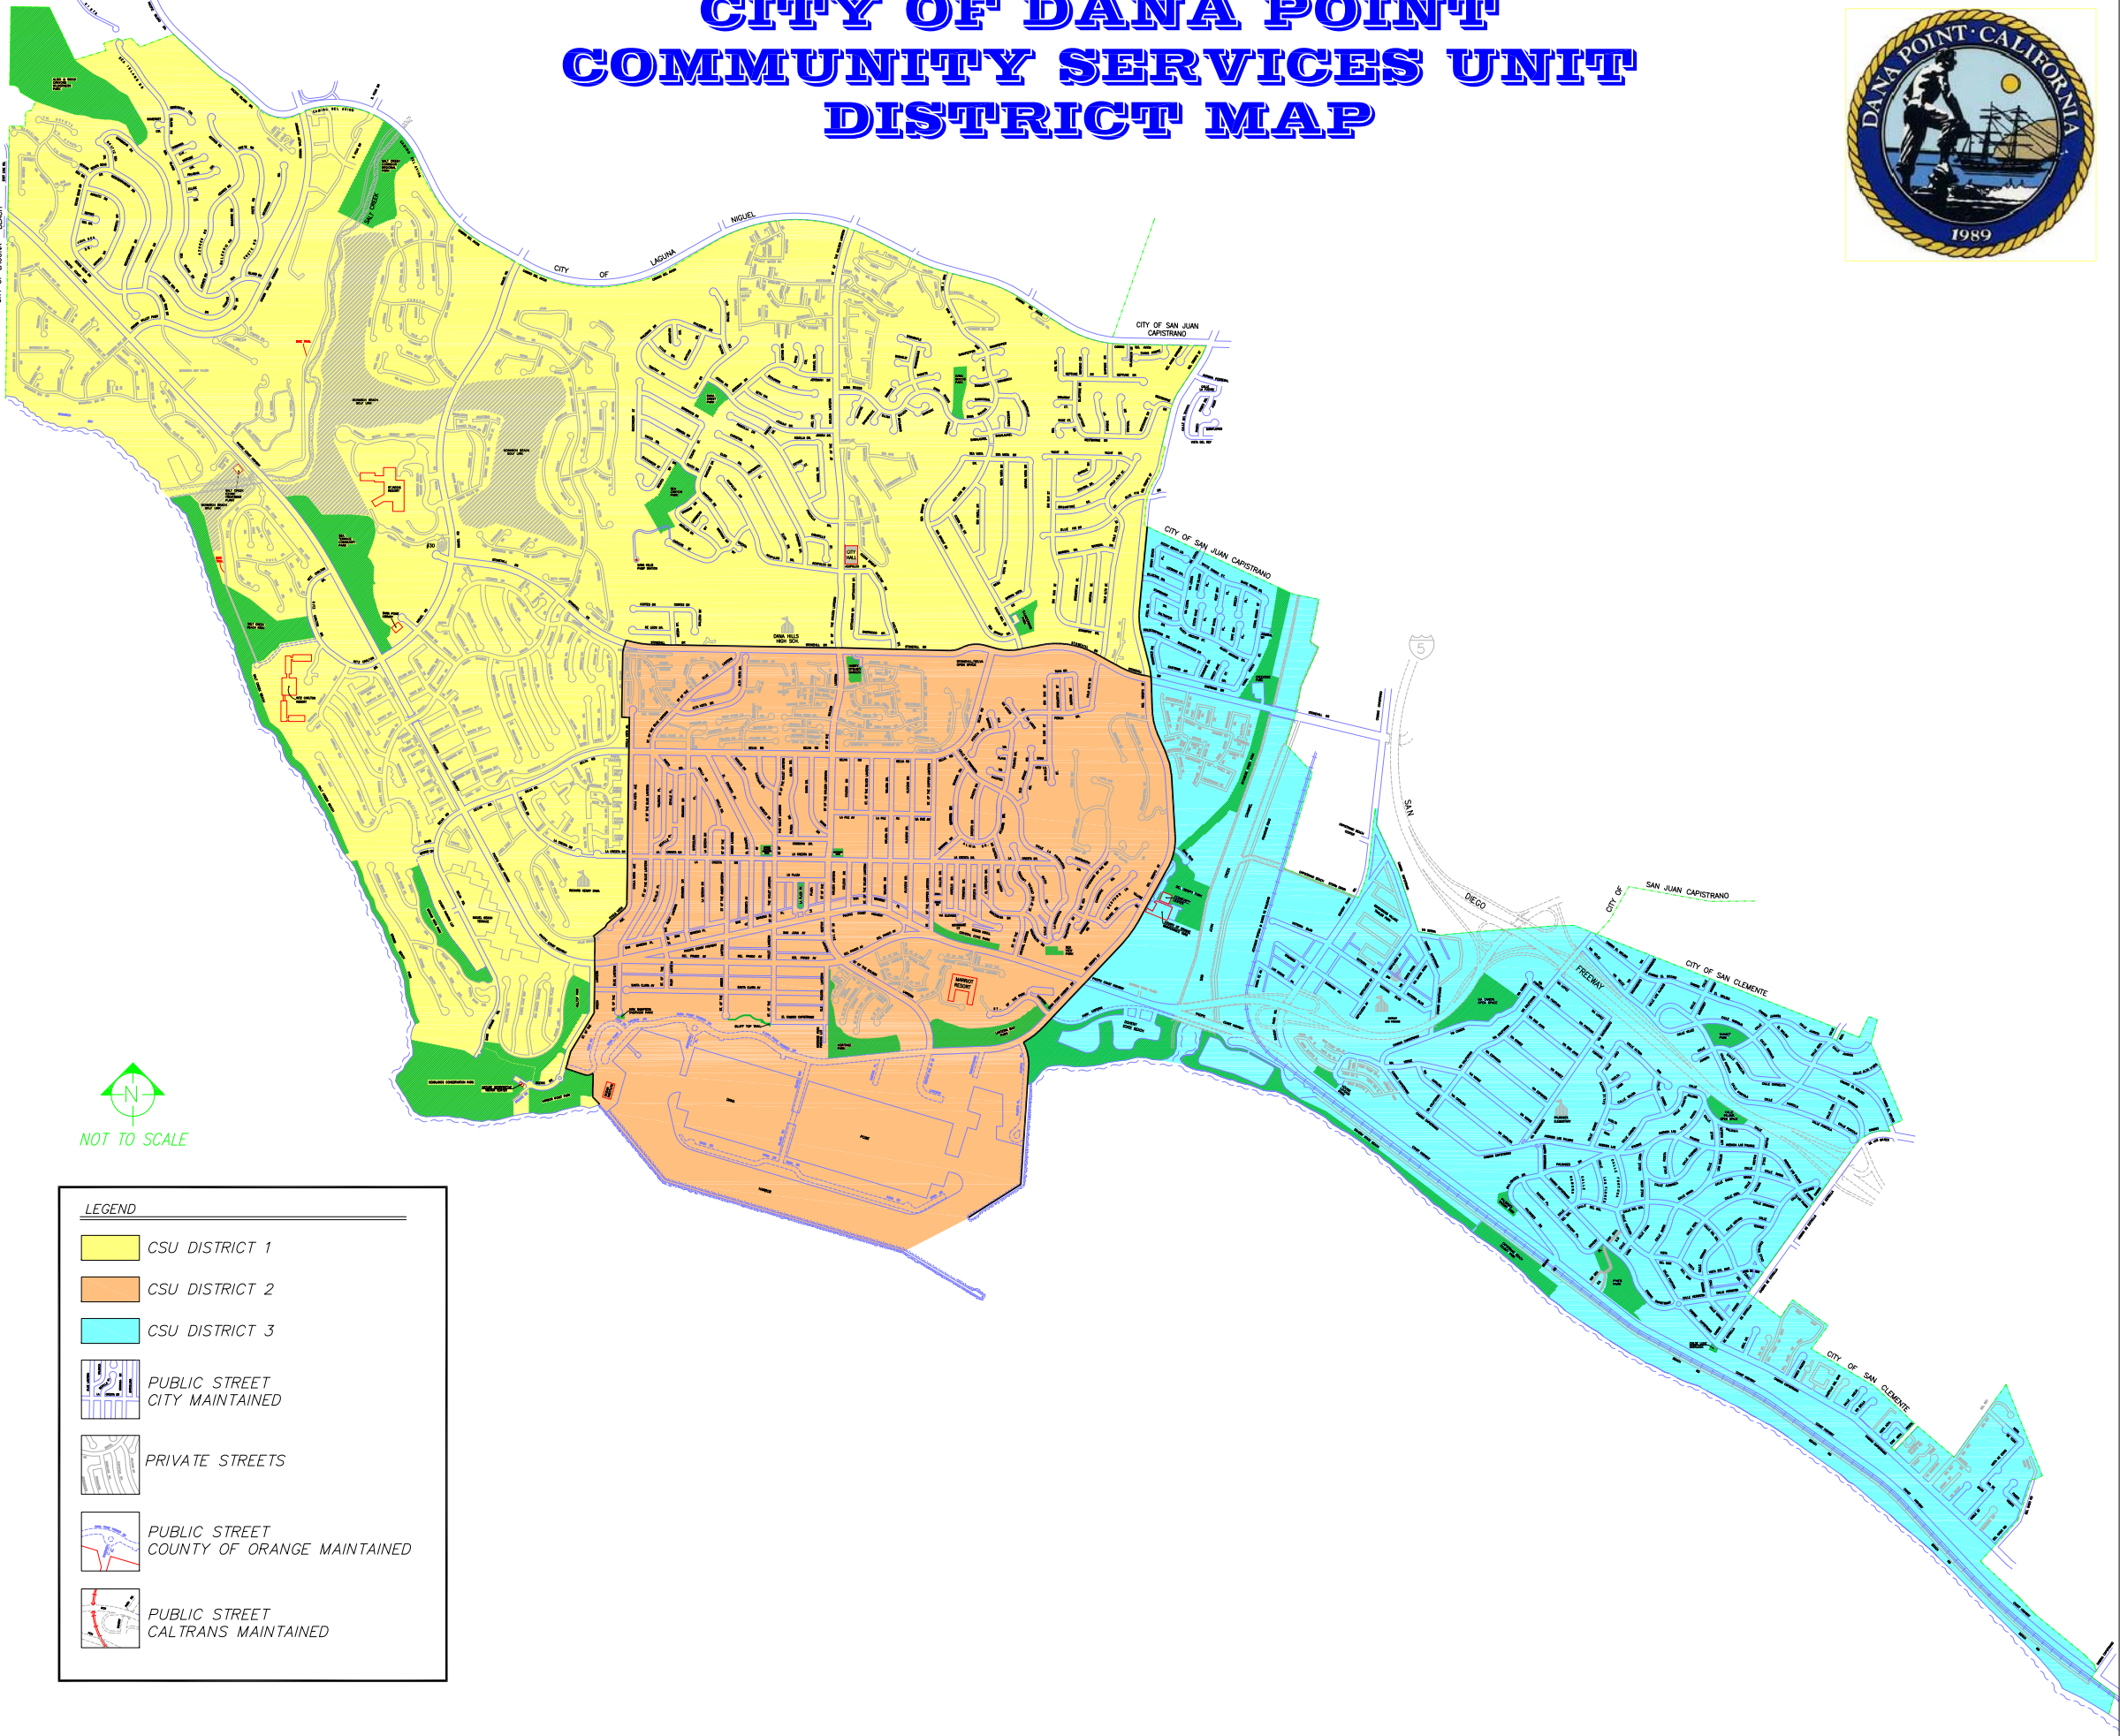

CITY OF DANA POINT COMMUNITY SERVICES UNIT DISTRICT MAP

LEGEND	
	CSU DISTRICT 1
	CSU DISTRICT 2
	CSU DISTRICT 3
	PUBLIC STREET CITY MAINTAINED
	PRIVATE STREETS
	PUBLIC STREET COUNTY OF ORANGE MAINTAINED
	PUBLIC STREET CALTRANS MAINTAINED