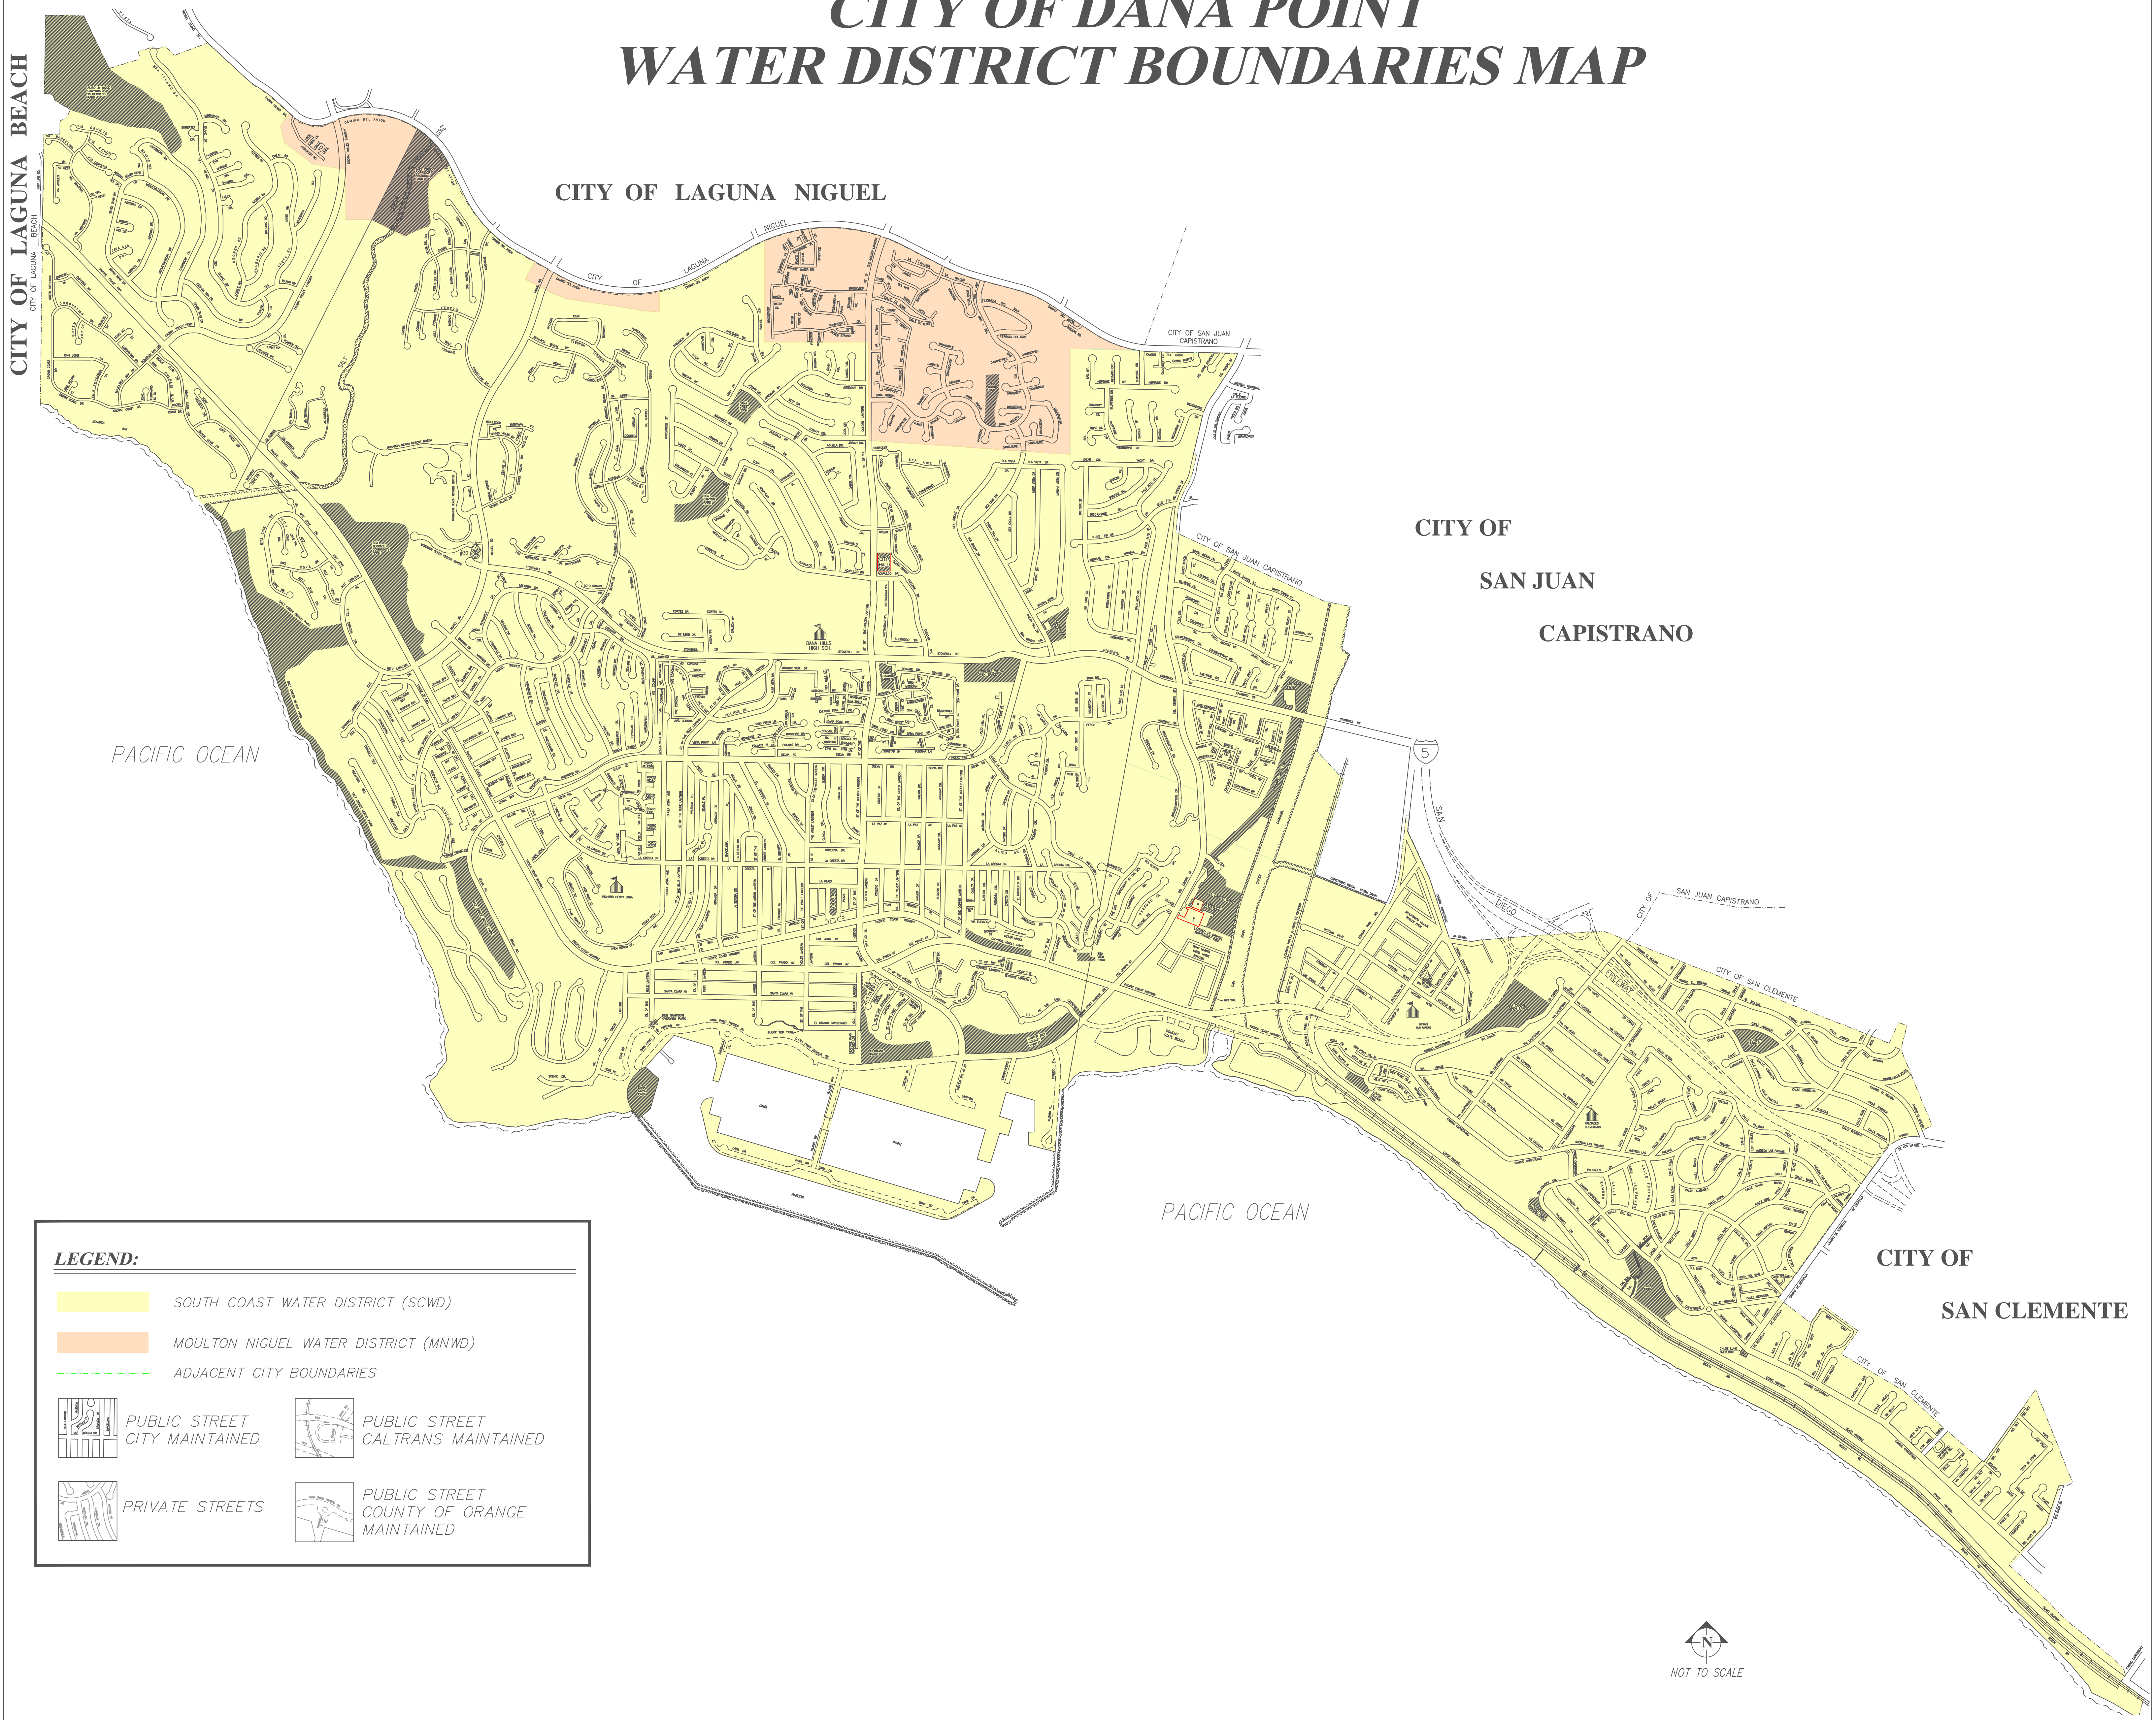

# CITY OF DANA POINT WATER DISTRICT BOUNDARIES MAP

**LEGEND:**

	SOUTH COAST WATER DISTRICT (SCWD)		
	MOULTON NIGUEL WATER DISTRICT (MNWD)		
	ADJACENT CITY BOUNDARIES		
	PUBLIC STREET CITY MAINTAINED		PUBLIC STREET CALTRANS MAINTAINED
	PRIVATE STREETS		PUBLIC STREET COUNTY OF ORANGE MAINTAINED

**CITY OF DANA POINT  
WATER DISTRICT BOUNDARIES MAP**