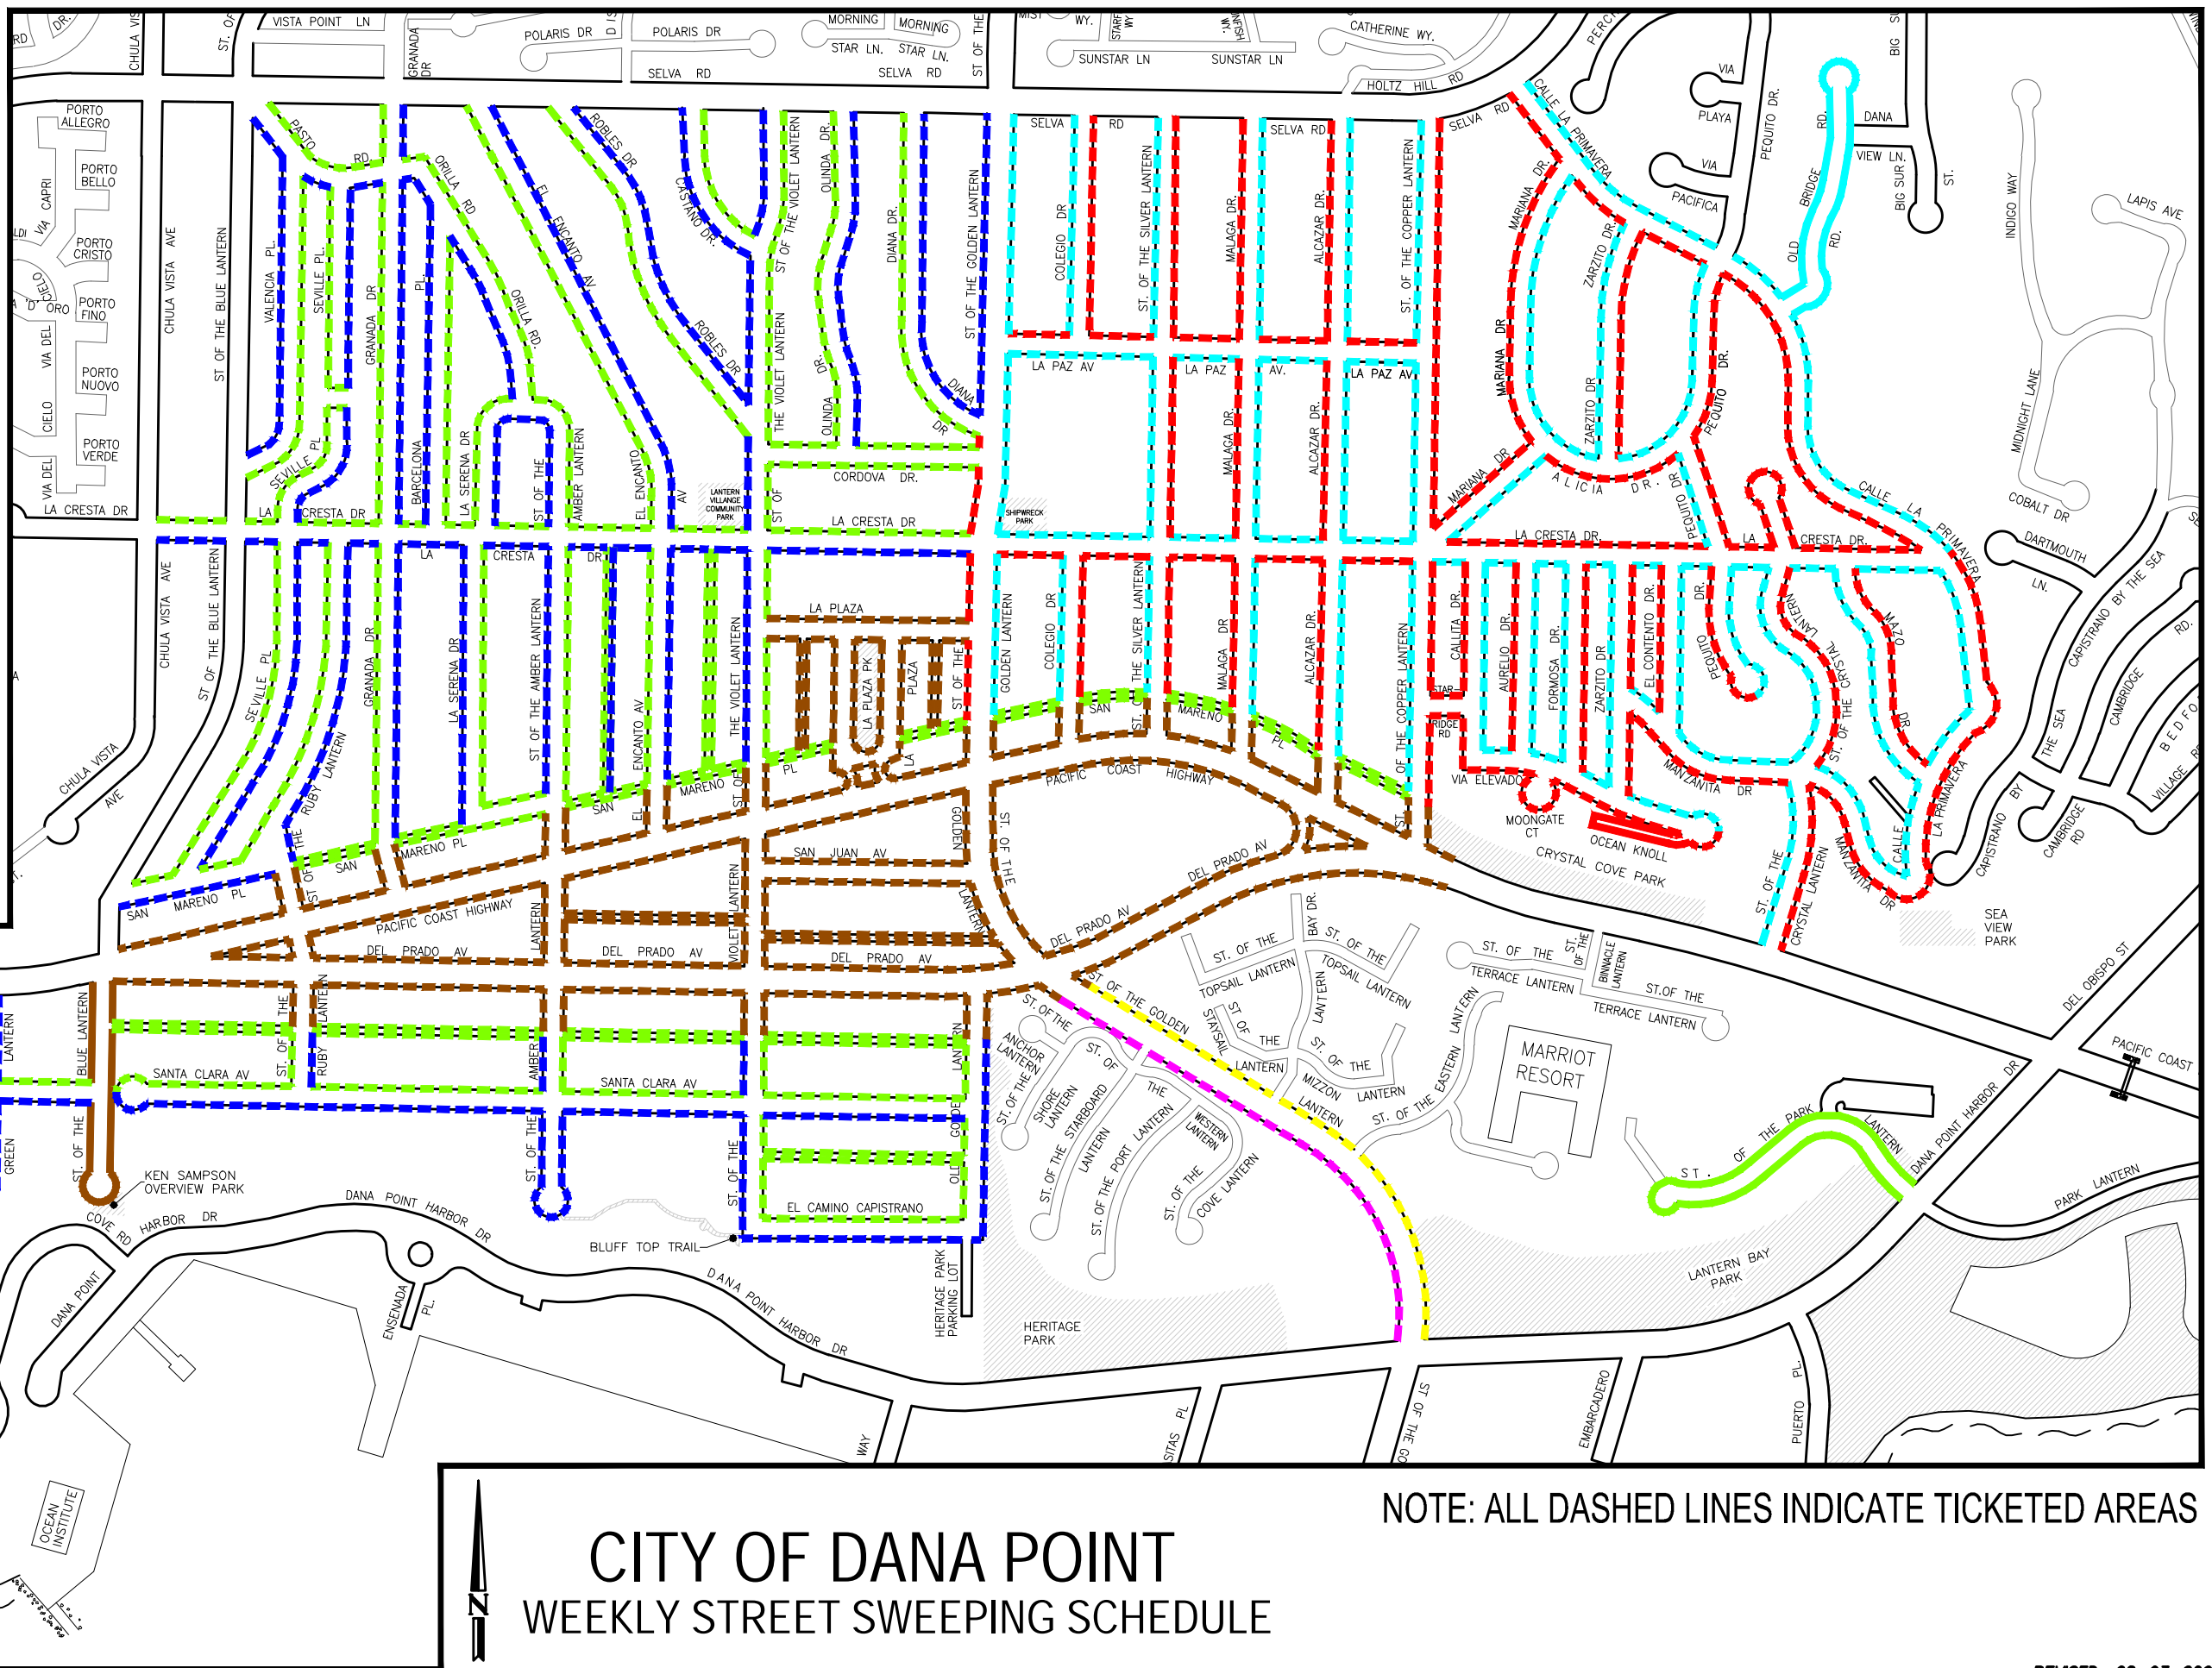

- MONDAY

- 8AM - 12PM
- 12PM - 4PM
- 3PM - 5PM
- 8:30AM - 9:30AM

- TUESDAY

- 12PM - 4PM
- 12PM - 4PM
- 3PM - 5PM
- 2PM - 4PM

NOTE: ALL DASHED LINES INDICATE TICKETED AREAS

**CITY OF DANA POINT
WEEKLY STREET SWEEPING SCHEDULE**

**CITY OF DANA POINT
WEEKLY STREET SWEEPING SCHEDULE**

REVISED: 11-07-24

LEGEND

- TUESDAY
— 5AM-6AM
- THURSDAY
— 12PM - 2PM
— 12PM - 4PM
- FRIDAY
— 12PM - 2 PM
— 12PM - 4 PM

NOTE: ALL DASHED LINES INDICATE TICKETED AREAS

CITY OF DANA POINT
 WEEKLY STREET SWEEPING SCHEDULE

LEGEND

- MONDAY
 - 6:00 AM - 8:00 AM
- TUESDAY
 - 8:00 AM - 10:00 AM
 - 10:00 AM - 12:00 PM
 - 5:30 AM - 6:30 AM
- WEDNESDAY
 - 6:00 AM - 8:00 AM
 - 8:00 AM - 10:00 AM
 - 10:00 AM - 12:00 PM

CITY OF DANA POINT WEEKLY STREET SWEEPING SCHEDULE

NOTE: ALL DASHED LINES INDICATE TICKETED AREAS

NOTE: ALL DASHED LINES INDICATE TICKETED AREAS

CITY OF DANA POINT

WEEKLY STREET SWEEPING SCHEDULE

REVISED: 08-03-2023