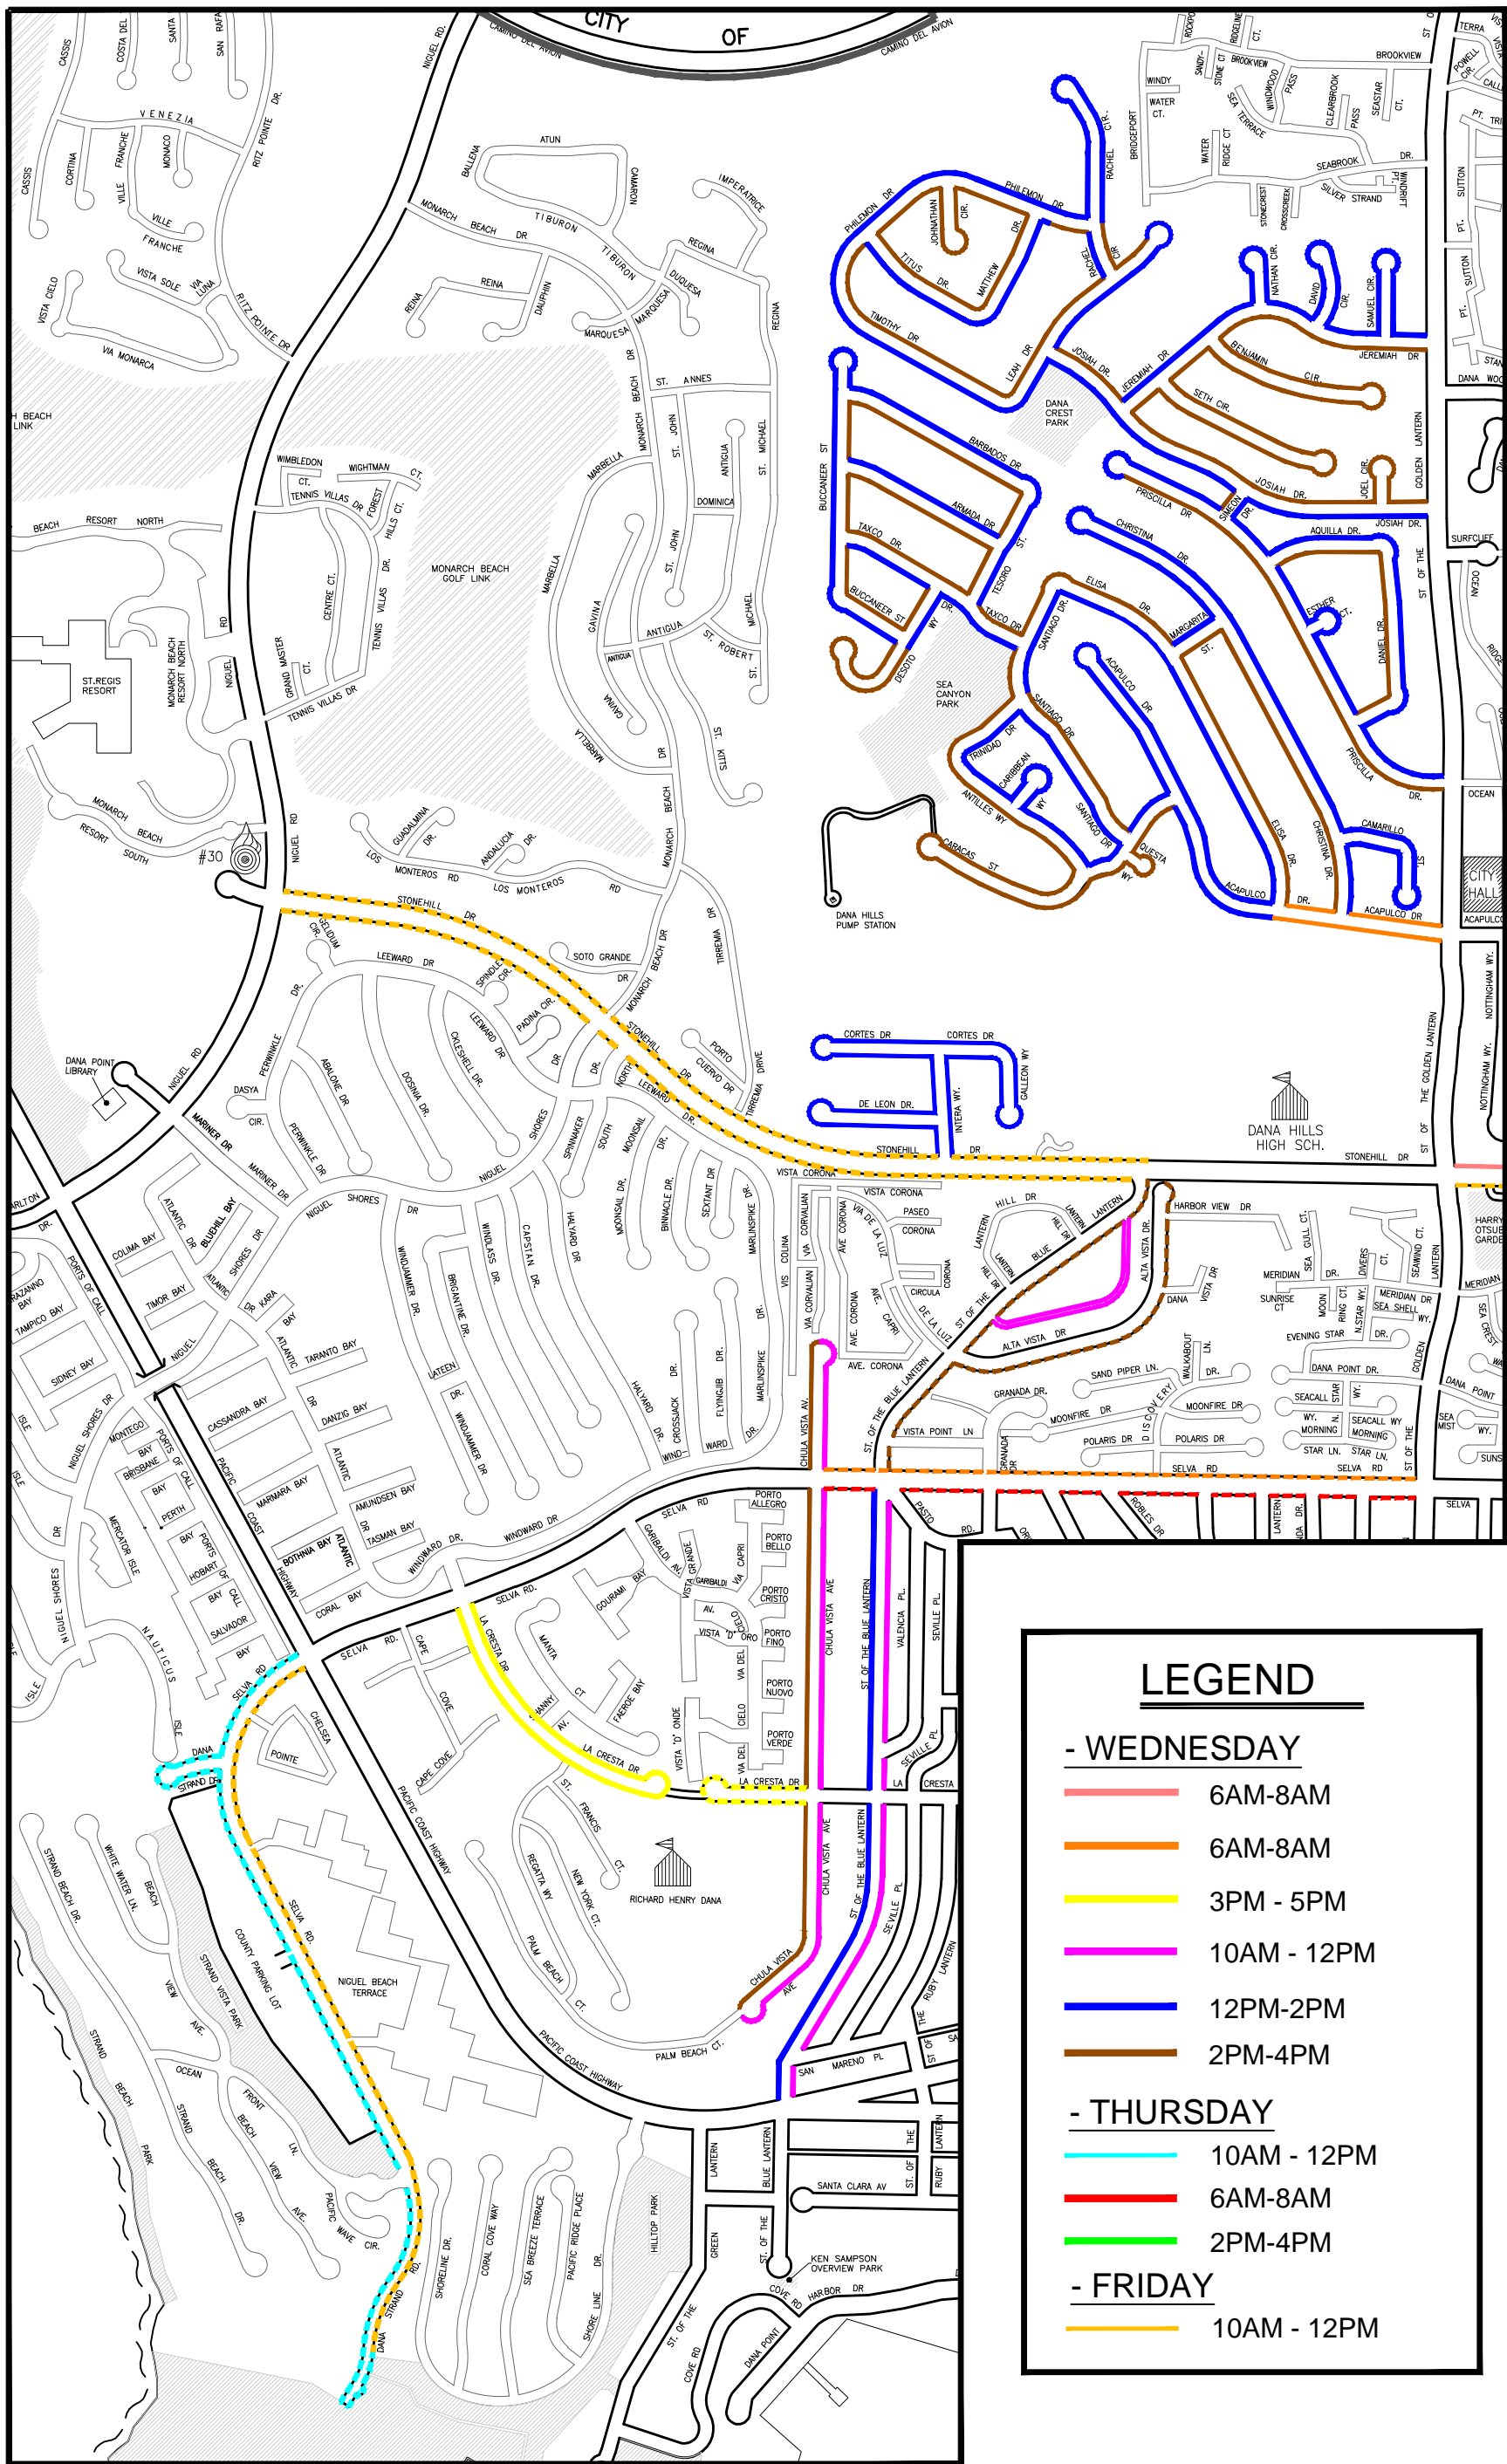

- MONDAY

- 8AM - 12PM
- 12PM - 4PM
- 3PM - 5PM
- 8:30AM - 9:30AM

- TUESDAY

- 12PM - 4PM
- 12PM - 4PM
- 3PM - 5PM
- 2PM - 4PM

NOTE: ALL DASHED LINES INDICATE TICKETED AREAS

**CITY OF DANA POINT
WEEKLY STREET SWEEPING SCHEDULE**

**CITY OF DANA POINT
WEEKLY STREET SWEEPING SCHEDULE**

REVISED: 11-07-24

LEGEND

- TUESDAY
— 5AM-6AM
- THURSDAY
— 12PM - 2PM
— 12PM - 4PM
- FRIDAY
— 12PM - 2 PM
— 12PM - 4 PM

NOTE: ALL DASHED LINES INDICATE TICKETED AREAS

CITY OF DANA POINT
 WEEKLY STREET SWEEPING SCHEDULE

LEGEND

- MONDAY
 - 6:00 AM - 8:00 AM
- TUESDAY
 - 8:00 AM - 10:00 AM
 - 10:00 AM - 12:00 PM
 - 5:30 AM - 6:30 AM
- WEDNESDAY
 - 6:00 AM - 8:00 AM
 - 8:00 AM - 10:00 AM
 - 10:00 AM - 12:00 PM

CITY OF DANA POINT WEEKLY STREET SWEEPING SCHEDULE

NOTE: ALL DASHED LINES INDICATE TICKETED AREAS

NOTE: ALL DASHED LINES INDICATE TICKETED AREAS

CITY OF DANA POINT

WEEKLY STREET SWEEPING SCHEDULE

REVISED: 08-03-2023