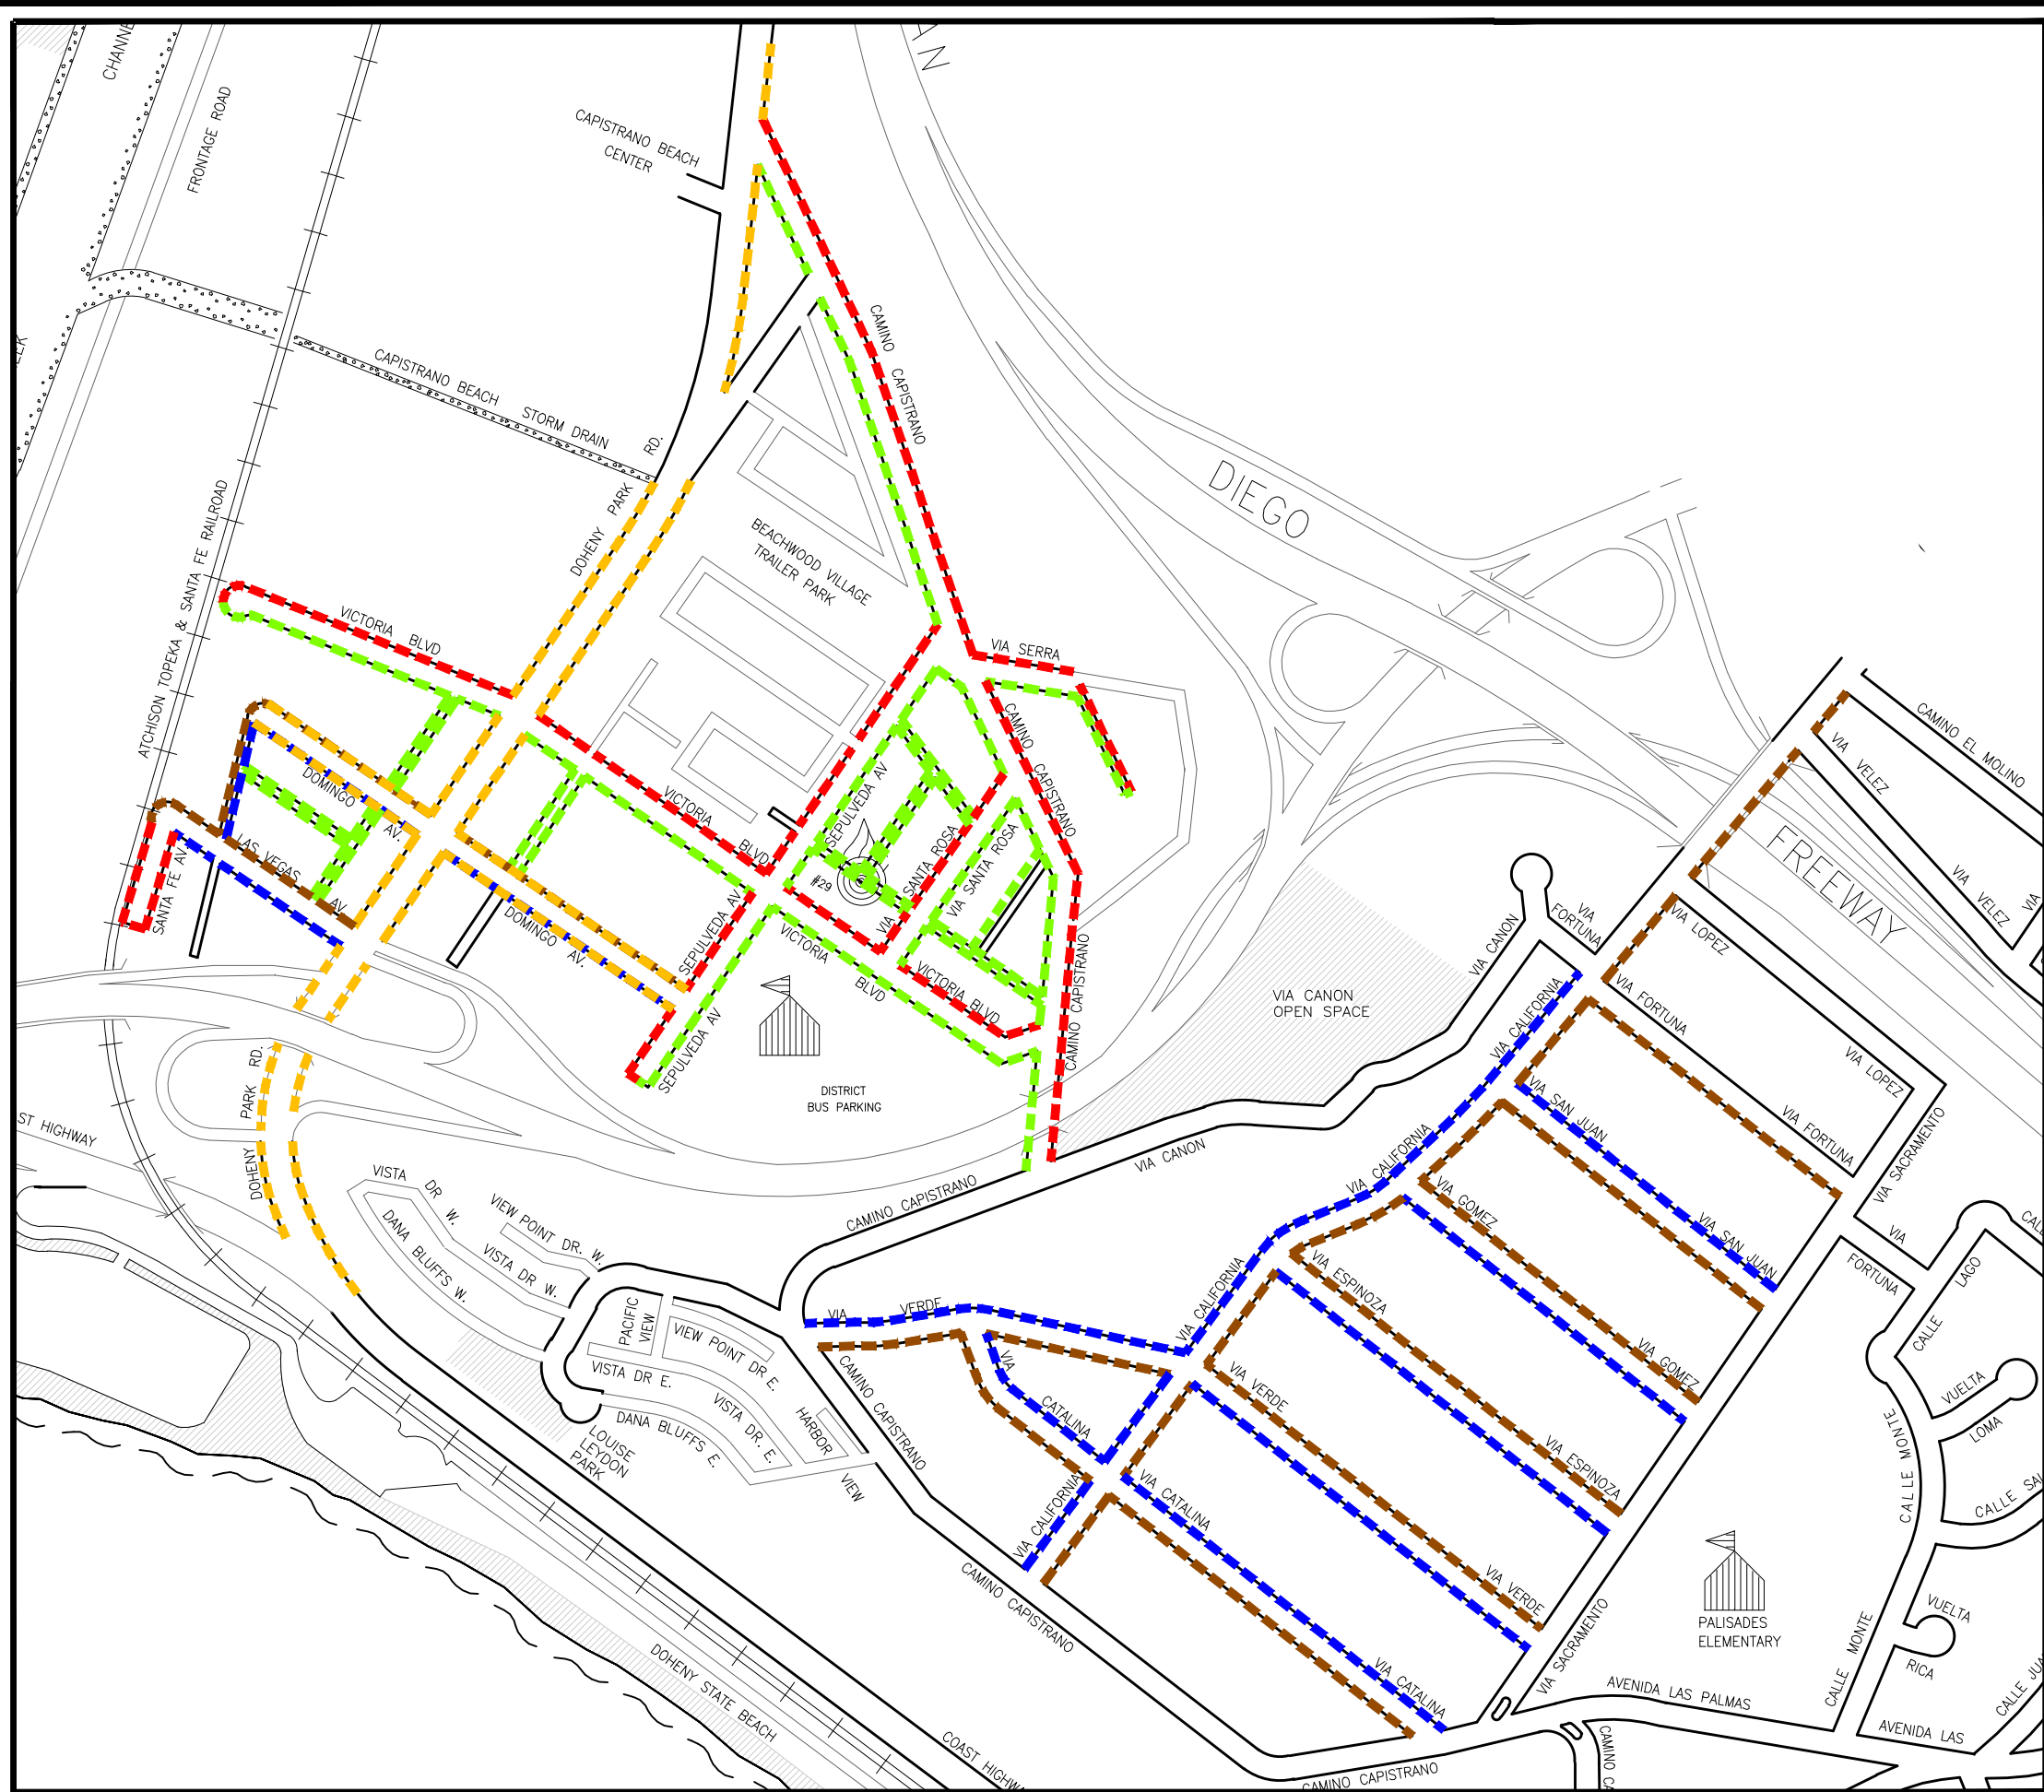

- MONDAY

- 8AM - 12PM
- 12PM - 4PM
- 3PM - 5PM
- 8:30AM - 9:30AM

- TUESDAY

- 12PM - 4PM
- 12PM - 4PM
- 3PM - 5PM
- 2PM - 4PM

NOTE: ALL DASHED LINES INDICATE TICKETED AREAS

**CITY OF DANA POINT
WEEKLY STREET SWEEPING SCHEDULE**

**CITY OF DANA POINT
WEEKLY STREET SWEEPING SCHEDULE**

REVISED: 11-07-24

LEGEND

- TUESDAY
— 5AM-6AM
- THURSDAY
— 12PM - 2PM
— 12PM - 4PM
- FRIDAY
— 12PM - 2 PM
— 12PM - 4 PM

NOTE: ALL DASHED LINES INDICATE TICKETED AREAS

CITY OF DANA POINT
 WEEKLY STREET SWEEPING SCHEDULE

LEGEND

- MONDAY
 - 6:00 AM - 8:00 AM
- TUESDAY
 - 8:00 AM - 10:00 AM
 - 10:00 AM - 12:00 PM
 - 5:30 AM - 6:30 AM
- WEDNESDAY
 - 6:00 AM - 8:00 AM
 - 8:00 AM - 10:00 AM
 - 10:00 AM - 12:00 PM

CITY OF DANA POINT WEEKLY STREET SWEEPING SCHEDULE

NOTE: ALL DASHED LINES INDICATE TICKETED AREAS

NOTE: ALL DASHED LINES INDICATE TICKETED AREAS

CITY OF DANA POINT

WEEKLY STREET SWEEPING SCHEDULE

REVISED: 08-03-2023