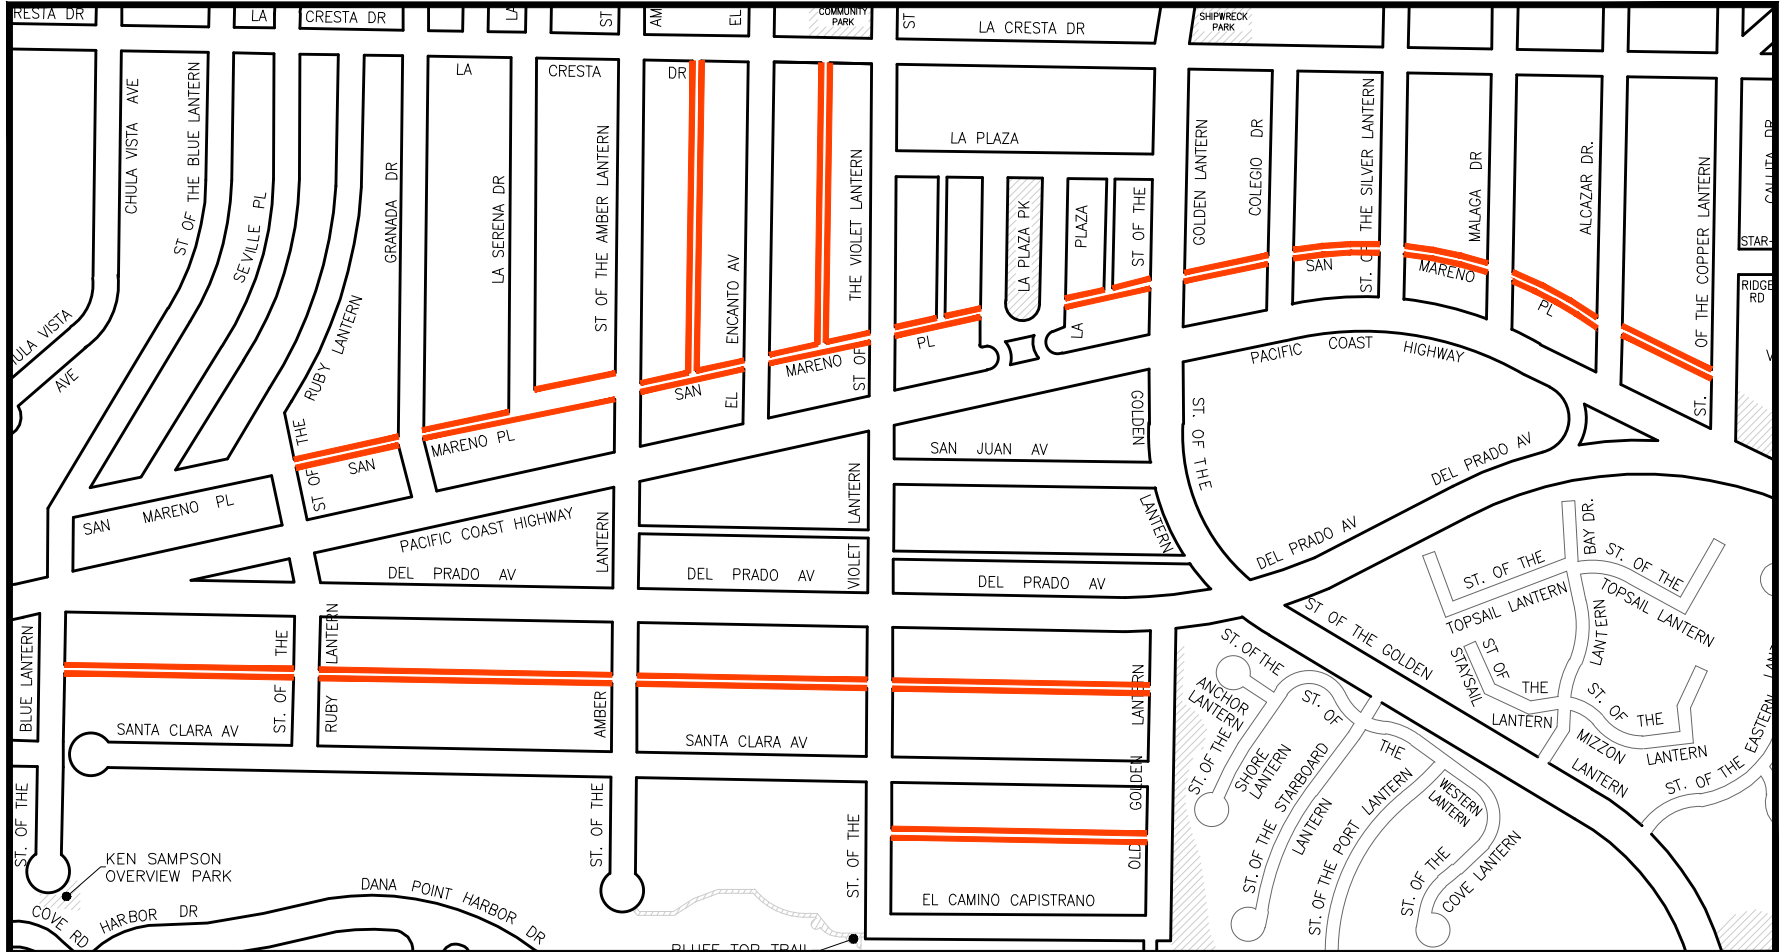

CITY OF DANA POINT
WEEKLY STREET SWEEPING SCHEDULE