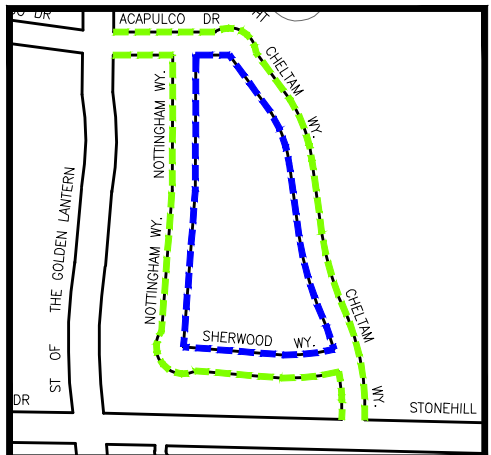

- MONDAY

- 8AM - 12PM
- 12PM - 4PM
- 3PM - 5PM
- 8:30AM - 9:30AM

- TUESDAY

- 12PM - 4PM
- 12PM - 4PM
- 3PM - 5PM
- 2PM - 4PM

NOTE: ALL DASHED LINES INDICATE TICKETED AREAS

**CITY OF DANA POINT
WEEKLY STREET SWEEPING SCHEDULE**

**CITY OF DANA POINT
WEEKLY STREET SWEEPING SCHEDULE**

REVISED: 11-07-24

LEGEND

- TUESDAY
— 5AM-6AM
- THURSDAY
— 12PM - 2PM
— 12PM - 4PM
- FRIDAY
— 12PM - 2 PM
— 12PM - 4 PM

NOTE: ALL DASHED LINES INDICATE TICKETED AREAS

CITY OF DANA POINT
 WEEKLY STREET SWEEPING SCHEDULE

LEGEND

- MONDAY
 - 6:00 AM - 8:00 AM
- TUESDAY
 - 8:00 AM - 10:00 AM
 - 10:00 AM - 12:00 PM
 - 5:30 AM - 6:30 AM
- WEDNESDAY
 - 6:00 AM - 8:00 AM
 - 8:00 AM - 10:00 AM
 - 10:00 AM - 12:00 PM

CITY OF DANA POINT WEEKLY STREET SWEEPING SCHEDULE

NOTE: ALL DASHED LINES INDICATE TICKETED AREAS

NOTE: ALL DASHED LINES INDICATE TICKETED AREAS

CITY OF DANA POINT

WEEKLY STREET SWEEPING SCHEDULE

REVISED: 08-03-2023