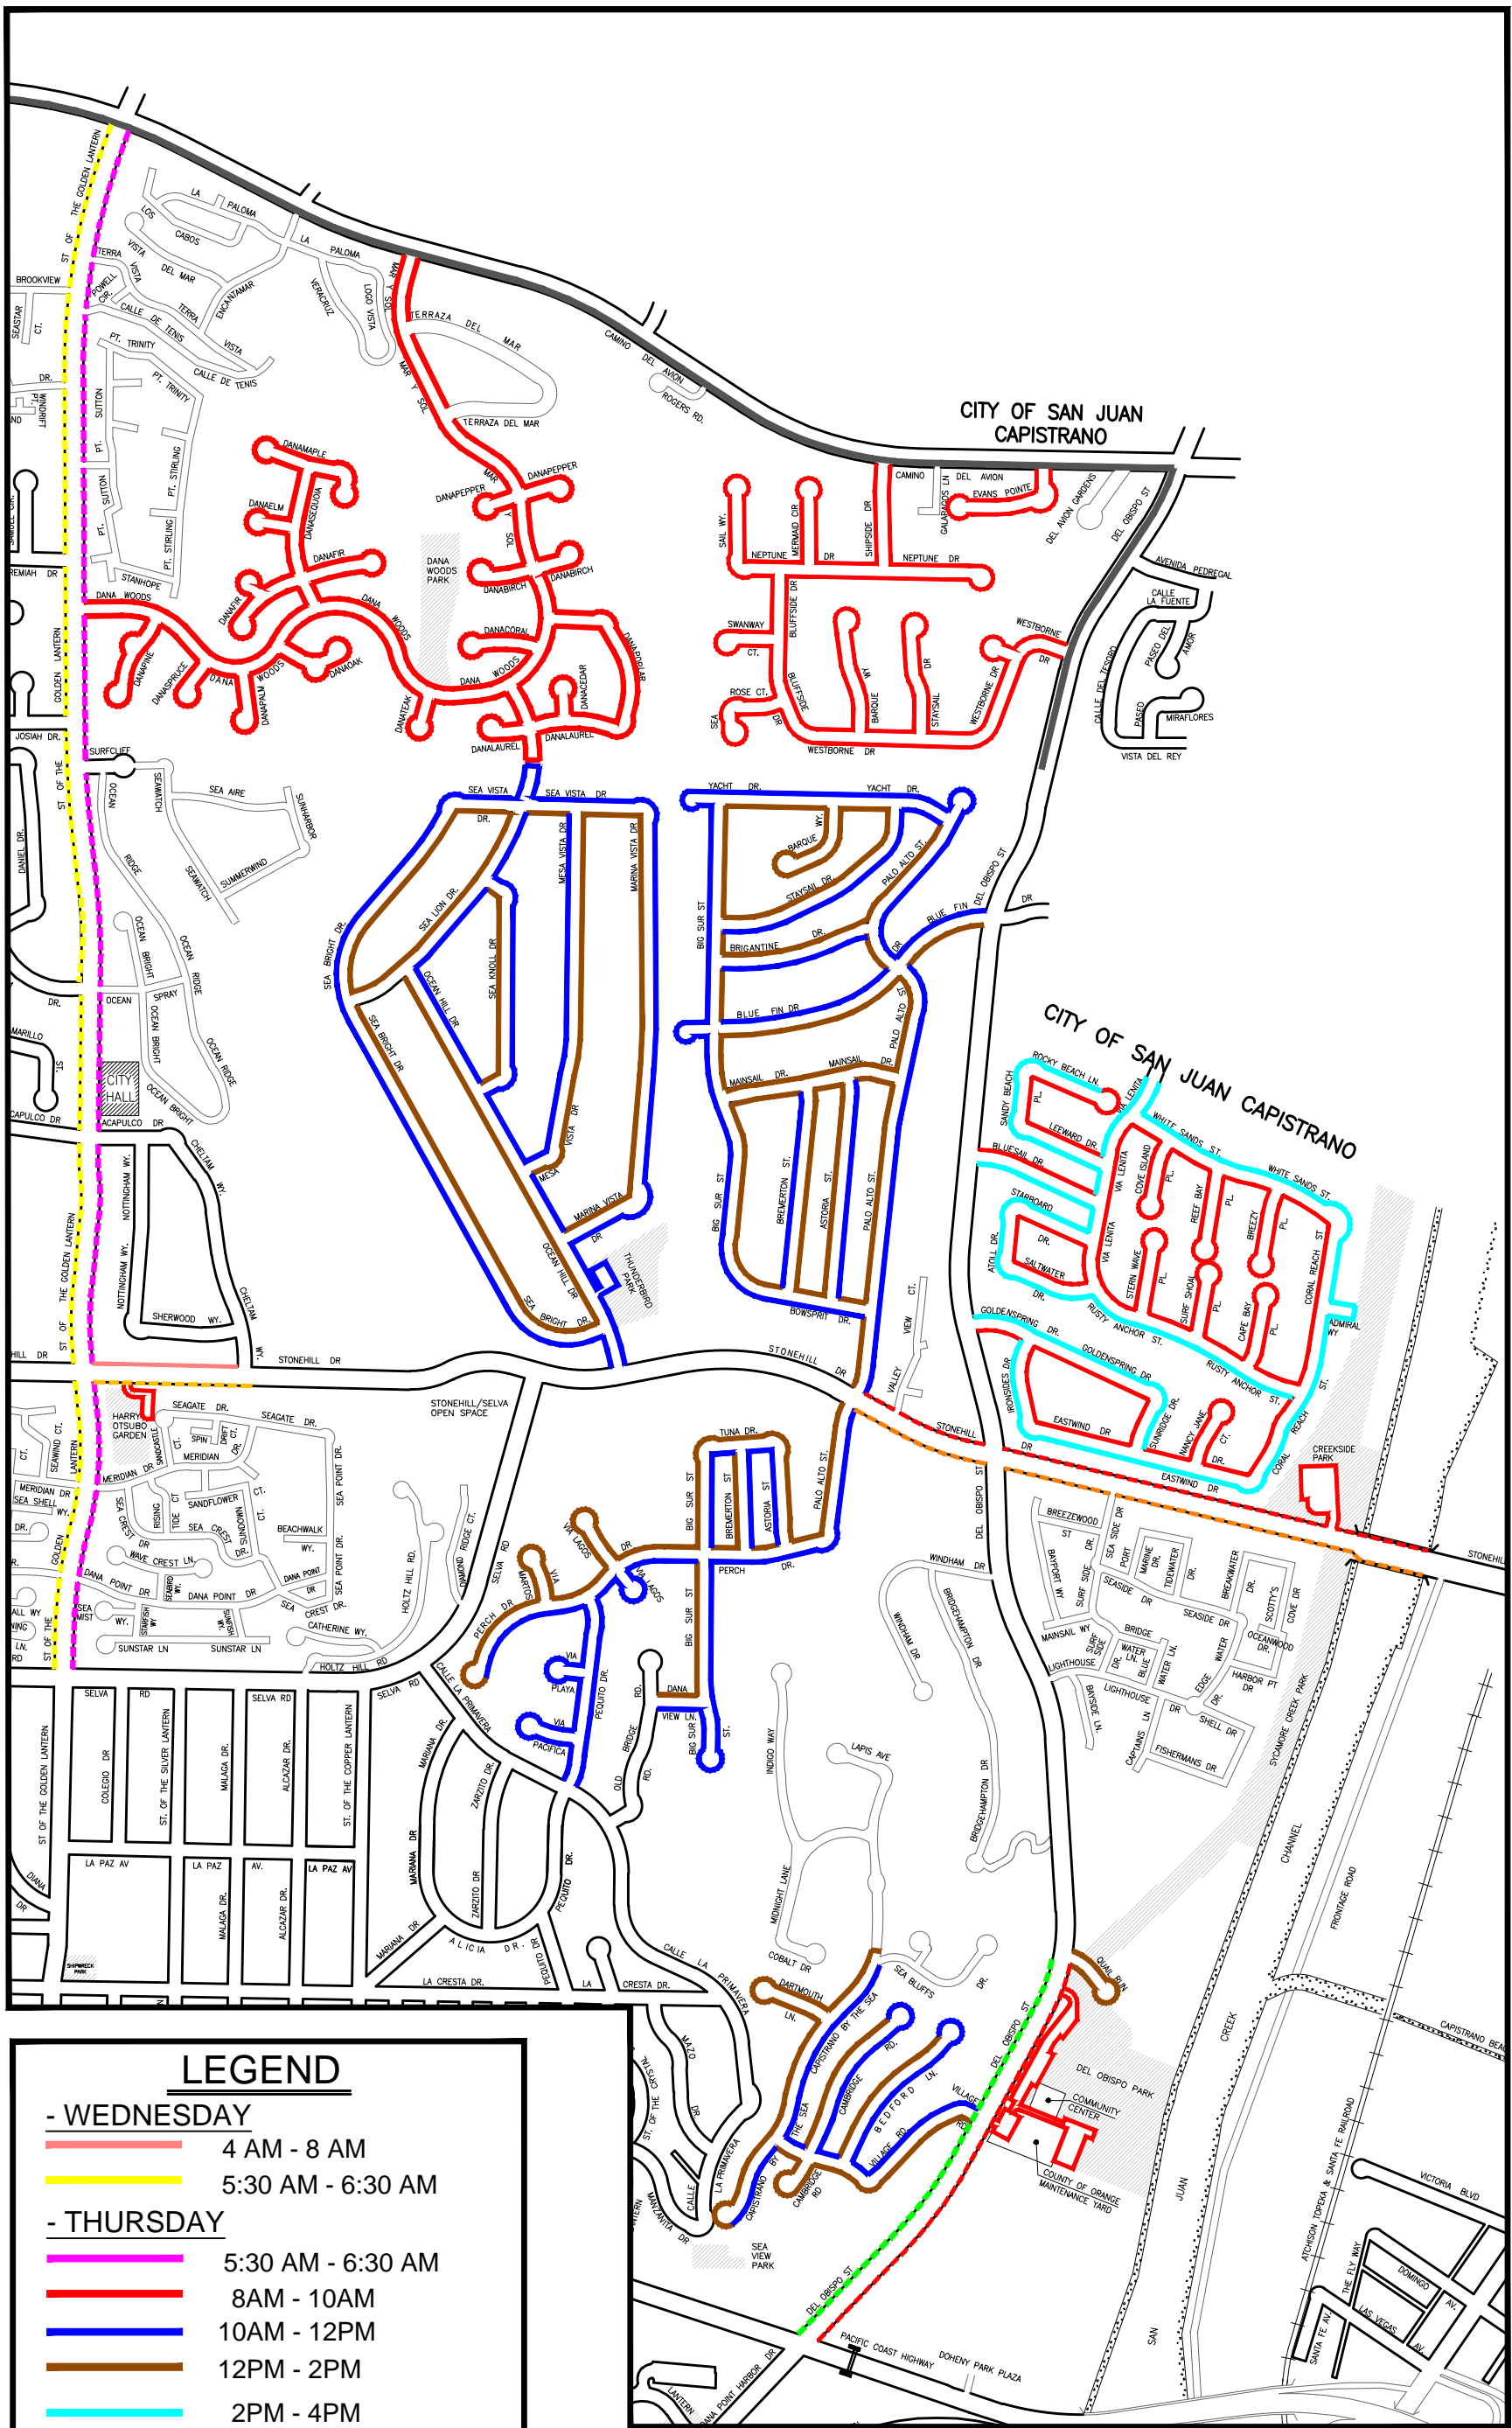

- MONDAY

- 8AM - 12PM
- 12PM - 4PM
- 3PM - 5PM
- 8:30AM - 9:30AM

- TUESDAY

- 12PM - 4PM
- 12PM - 4PM
- 3PM - 5PM
- 2PM - 4PM

NOTE: ALL DASHED LINES INDICATE TICKETED AREAS

**CITY OF DANA POINT
WEEKLY STREET SWEEPING SCHEDULE**

LEGEND

- WEDNESDAY
 - 4 AM - 8 AM
 - 5:30 AM - 6:30 AM
- THURSDAY
 - 5:30 AM - 6:30 AM
 - 8AM - 10AM
 - 10AM - 12PM
 - 12PM - 2PM
 - 2PM - 4PM
- FRIDAY
 - 10AM-12PM
 - 4AM - 8AM

NOTE: ALL DASHED LINES INDICATE TICKETED AREAS

**CITY OF DANA POINT
WEEKLY STREET SWEEPING SCHEDULE**

REVISED: 11-07-24

LEGEND

- TUESDAY
— 5AM-6AM
- THURSDAY
— 12PM - 2PM
— 12PM - 4PM
- FRIDAY
— 12PM - 2 PM
— 12PM - 4 PM

NOTE: ALL DASHED LINES INDICATE TICKETED AREAS

CITY OF DANA POINT
 WEEKLY STREET SWEEPING SCHEDULE

LEGEND

- MONDAY
 - 6:00 AM - 8:00 AM
- TUESDAY
 - 8:00 AM - 10:00 AM
 - 10:00 AM - 12:00 PM
 - 5:30 AM - 6:30 AM
- WEDNESDAY
 - 6:00 AM - 8:00 AM
 - 8:00 AM - 10:00 AM
 - 10:00 AM - 12:00 PM