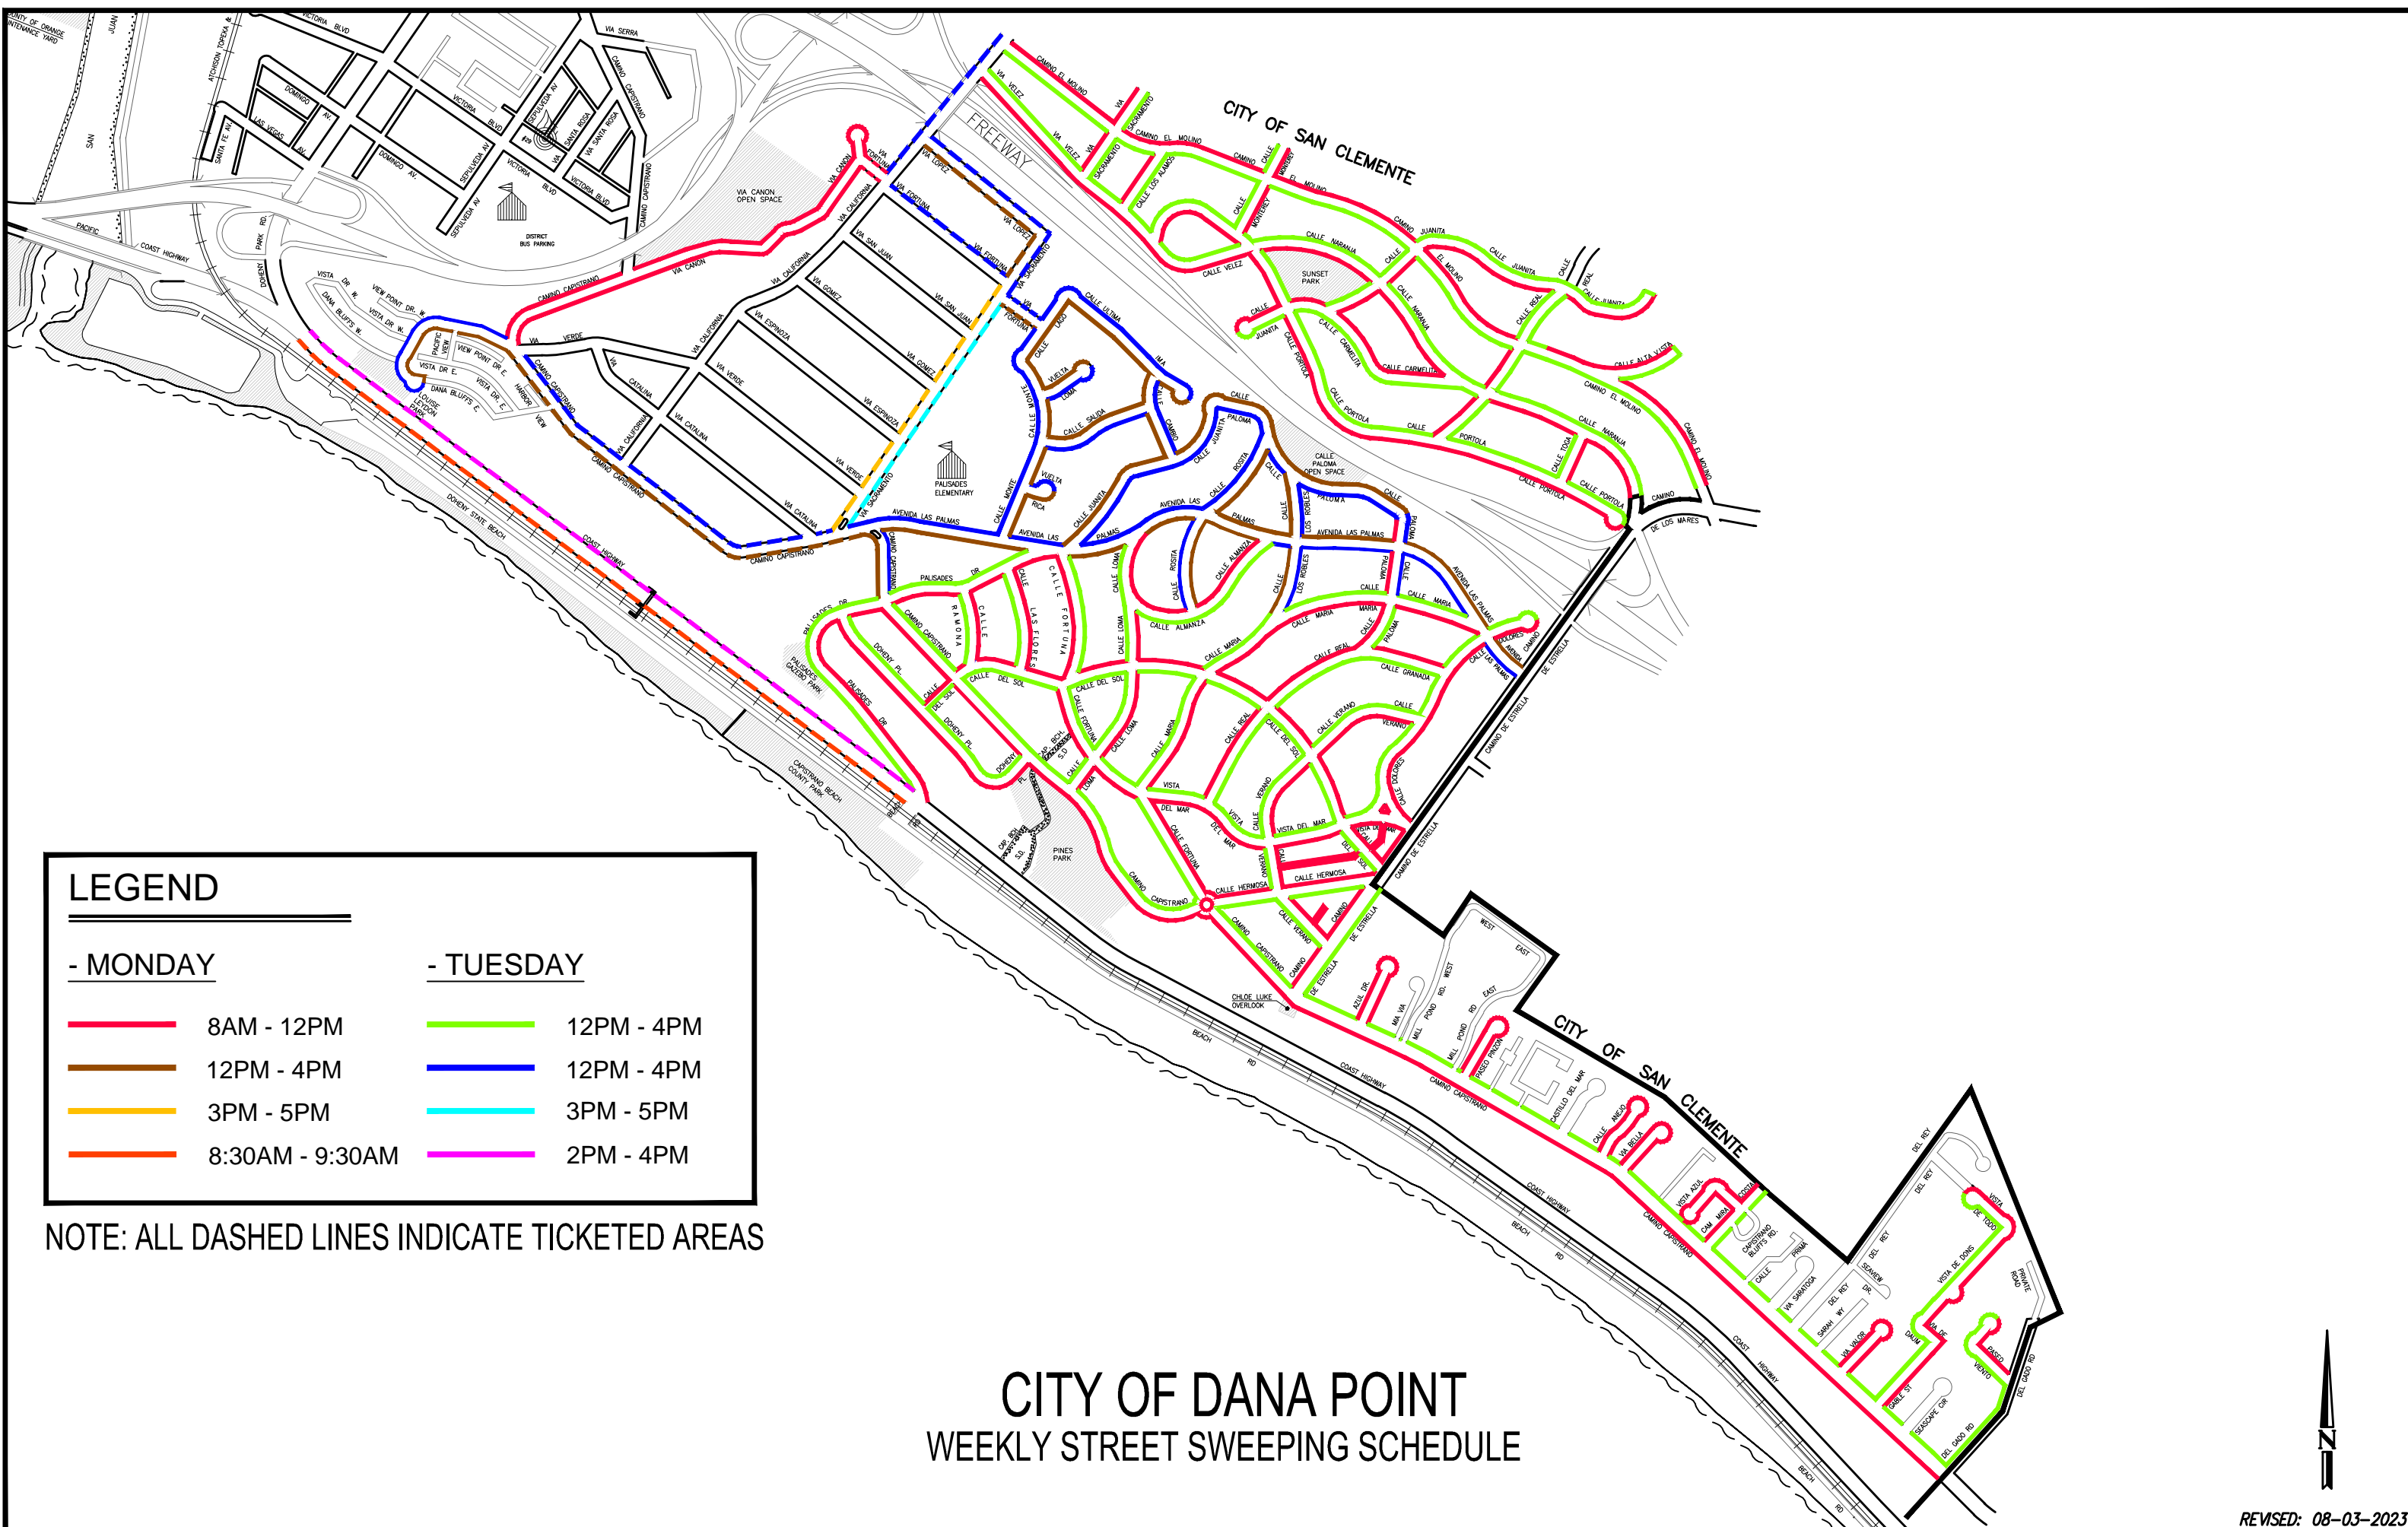

CITY OF DANA POINT

ARTERIAL ROADWAY STREET SWEEPING

REVISED: 11-06-204

LEGEND

- FRIDAY

8AM - 10AM

CITY OF DANA POINT
WEEKLY STREET SWEEPING SCHEDULE

LEGEND

- MONDAY

- 8AM - 12PM
- 12PM - 4PM
- 3PM - 5PM
- 8:30AM - 9:30AM

- TUESDAY

- 12PM - 4PM
- 12PM - 4PM
- 3PM - 5PM
- 2PM - 4PM

NOTE: ALL DASHED LINES INDICATE TICKETED AREAS

**CITY OF DANA POINT
WEEKLY STREET SWEEPING SCHEDULE**

**CITY OF DANA POINT
WEEKLY STREET SWEEPING SCHEDULE**

REVISED: 11-07-24

LEGEND

- TUESDAY
— 5AM-6AM
- THURSDAY
— 12PM - 2PM
— 12PM - 4PM
- FRIDAY
— 12PM - 2 PM
— 12PM - 4 PM

NOTE: ALL DASHED LINES INDICATE TICKETED AREAS

CITY OF DANA POINT
 WEEKLY STREET SWEEPING SCHEDULE

LEGEND

- MONDAY
 - 6:00 AM - 8:00 AM
- TUESDAY
 - 8:00 AM - 10:00 AM
 - 10:00 AM - 12:00 PM
 - 5:30 AM - 6:30 AM
- WEDNESDAY
 - 6:00 AM - 8:00 AM
 - 8:00 AM - 10:00 AM
 - 10:00 AM - 12:00 PM