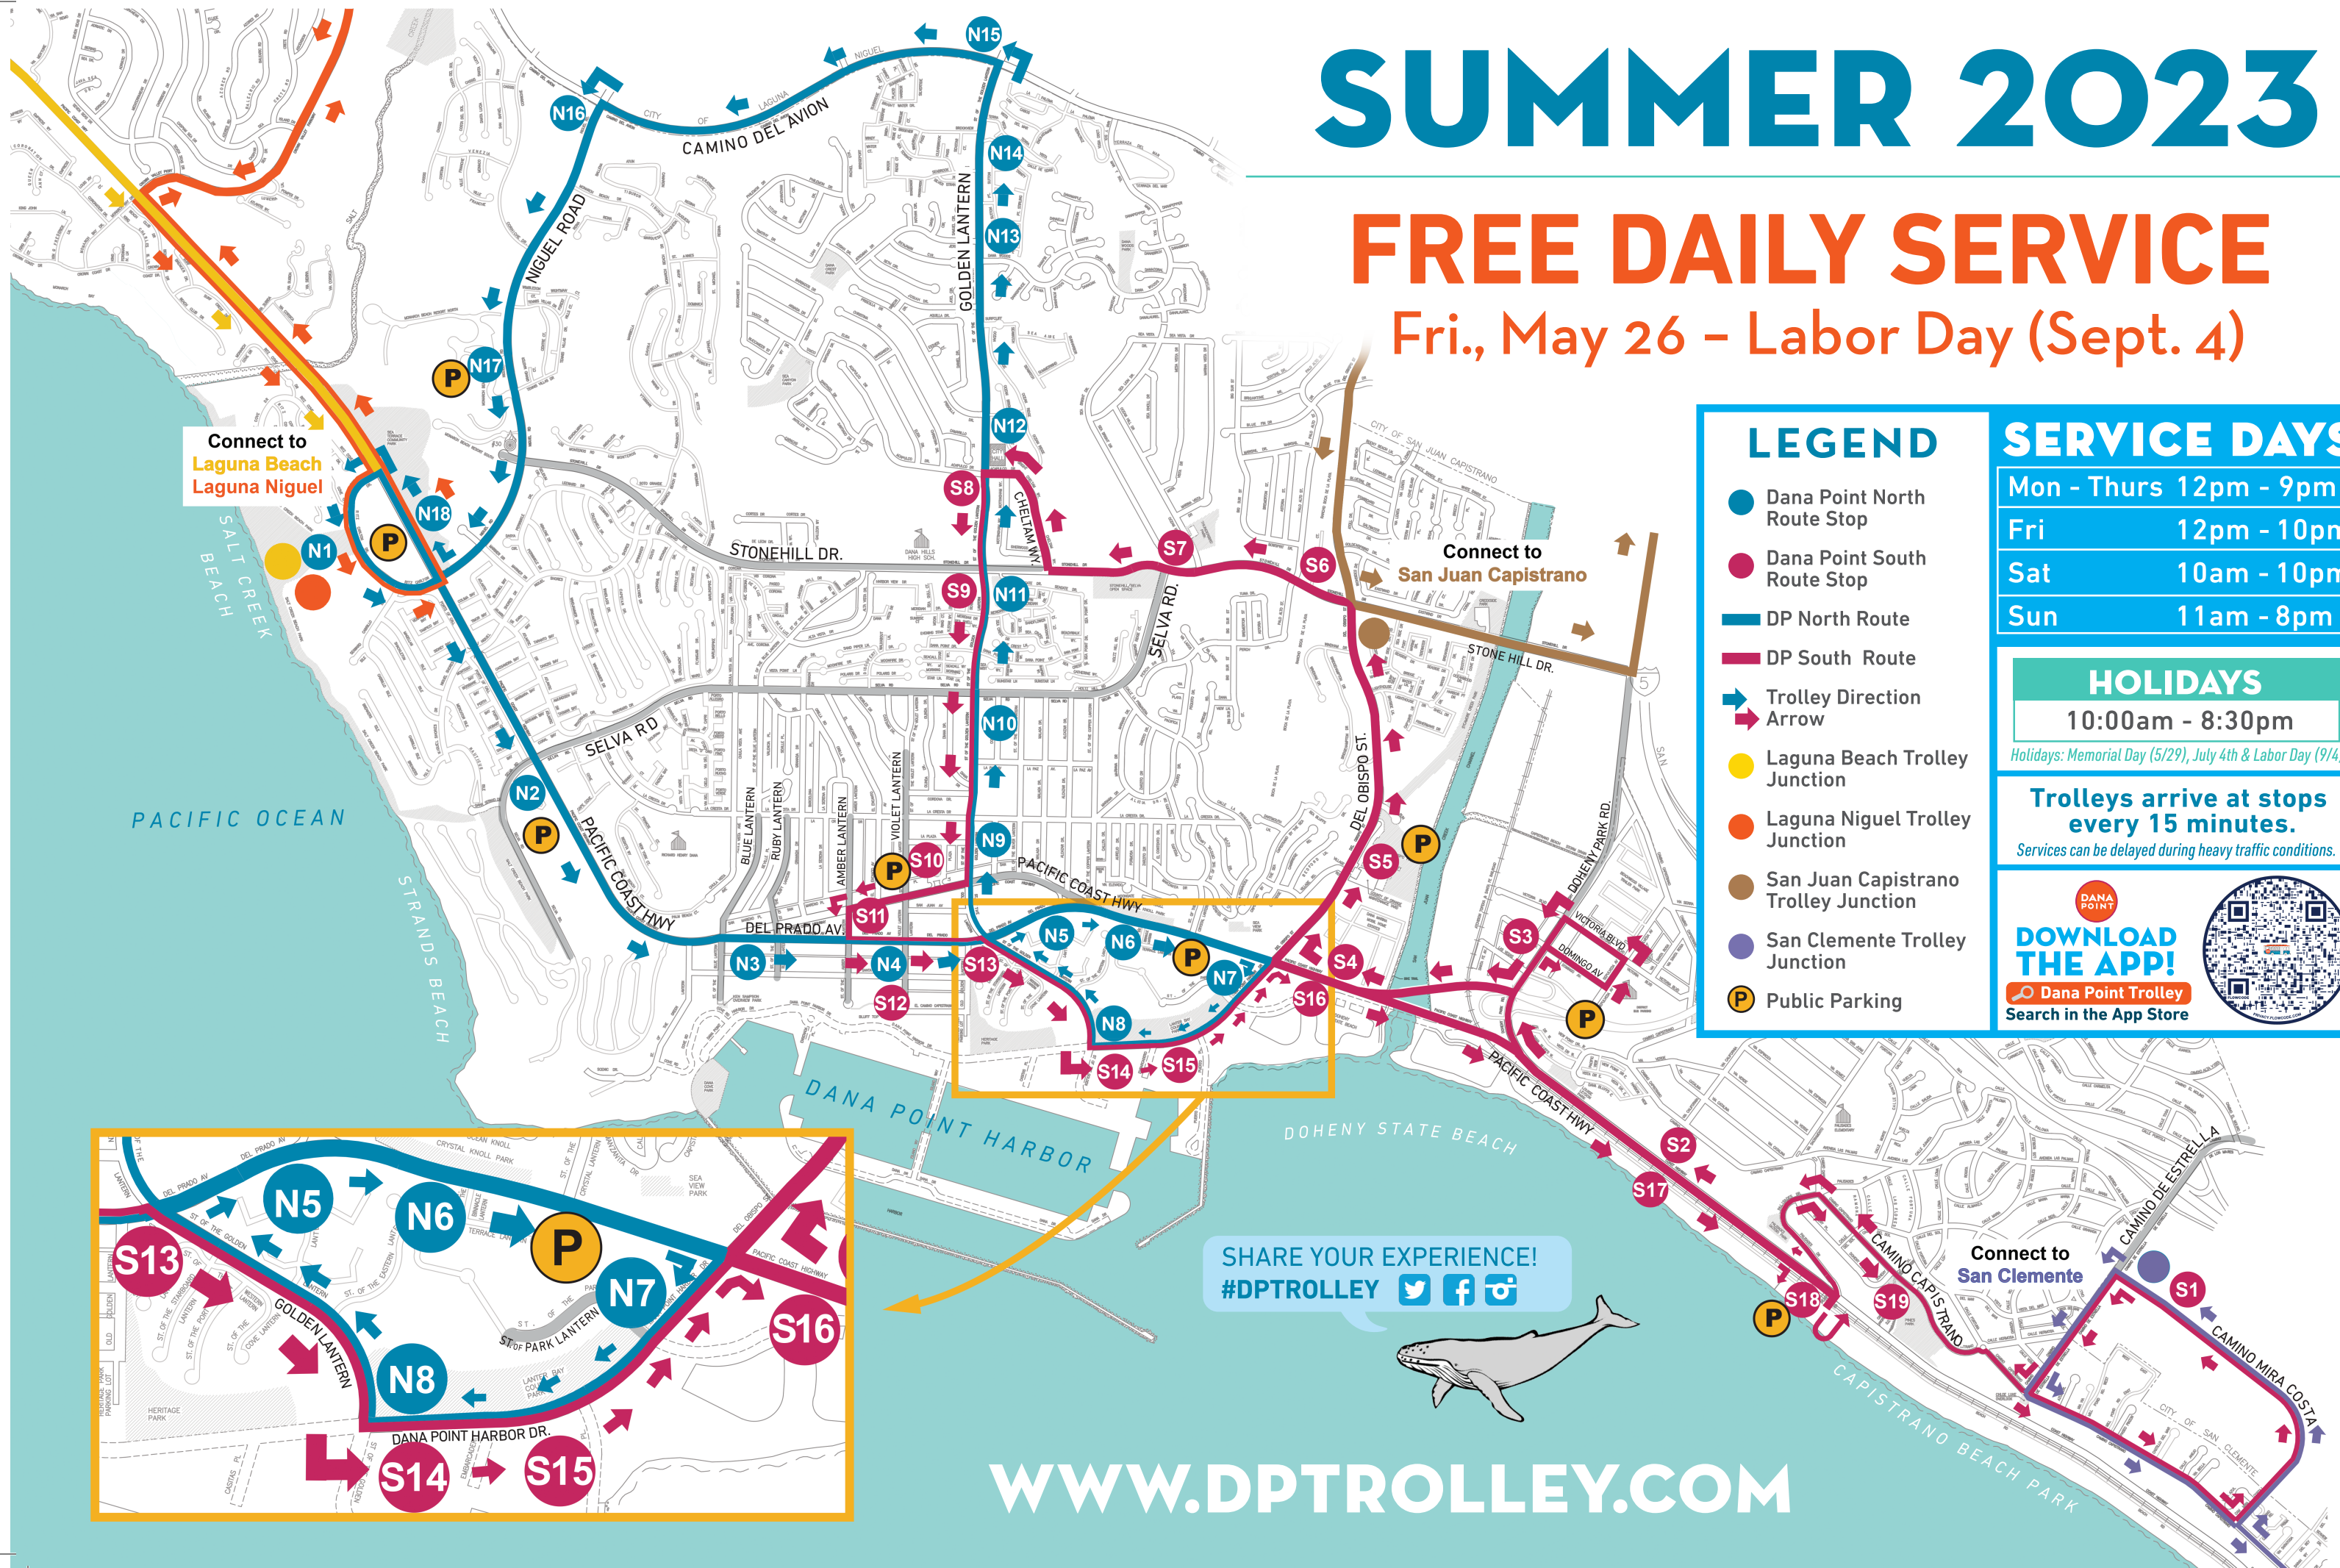

## FREE DAILY SERVICE

Fri., May 26 – Labor Day (Sept. 4)

Connect to  
Laguna Beach  
Laguna Niguel

Connect to  
San Juan Capistrano

Connect to  
San Clemente

### LEGEND

- Dana Point North Route Stop
- Dana Point South Route Stop
- DP North Route
- DP South Route
- ➔ Trolley Direction
- ➔ Arrow
- Laguna Beach Trolley Junction
- Laguna Niguel Trolley Junction
- San Juan Capistrano Trolley Junction
- San Clemente Trolley Junction
- P Public Parking

### SERVICE DAYS

Mon - Thurs	12pm - 9pm
Fri	12pm - 10pm
Sat	10am - 10pm
Sun	11am - 8pm

### HOLIDAYS

10:00am - 8:30pm

Holidays: Memorial Day (5/29), July 4th & Labor Day (9/4)

**Trolleys arrive at stops every 15 minutes.**

Services can be delayed during heavy traffic conditions.

**DOWNLOAD THE APP!**  
Dana Point Trolley  
Search in the App Store